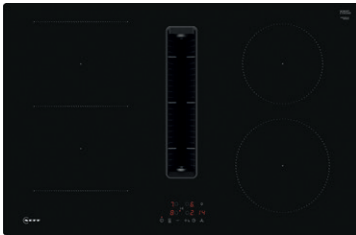

NEFF

60cm venting hob

Touch control.
4 x zones.
1 x Combi Zone + Ventilation.
Auto-on fan.
7.4kW
Includes a clean air plus odour filter and a slider for unducted recirculation.
V56NBS1LO N50
4242004277439*