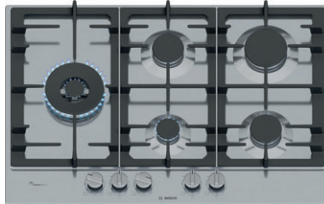

BOSCH

75cm gas hob

FlameSelect – for precise adjustment of the flame in 9 defined power levels.

Dual flame wok power burner with two heat options.

Cast iron pan supports.

Stainless steel PCS7A5I90 Series 6
4242005496129*