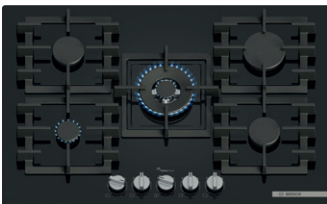

Triple crown wok burner

Flame failure device.

Ignition system.

5 burners.

5 cooking zones.

Black HGS 72S BK
5054645634354*

BOSCH

75cm gas hob

Wok burner.

FlameSelect – for precise adjustment of the flame in 9 defined power levels.

Standard and semi-flush mounted installation.

Semi-continuous cast iron pan support for high stability and easy cleaning.