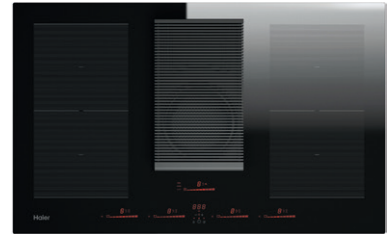

Haier

83cm full-flex venting hob

4 cooking zones with 2 bridging zones.
Extraction rate: 130m³/h – 440m³/h (Min-Max), 450m³/h (Boost).
9 power levels and boosters.
Multi-slider control operation.
Timer and pause function.
5-year warranty.
HAIH8IFMCF
8059019039121*