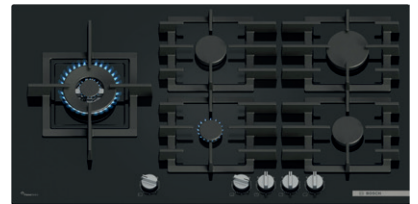

BOSCH

90cm gas hob

Flame select.

Tempered glass.

Dishwasher-suitable pan supports.

Removable dials.

Black PPM9A6140 Series 6
4242005496242*