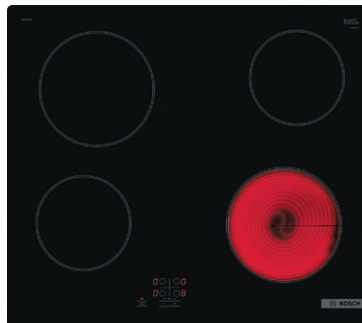

Shown: beko 60cm ceramic hob Black, 8690842718328

Ceramic hobs

With a heat-resistant ceramic glass surface, these durable hobs are practical and easy to clean.

COOKE & LEWIS
29cm ceramic hob
 2 zones.
 5 power levels.
 CLCER30A
 3663602429500

COOKE & LEWIS
59cm ceramic hob
 4 zones.
 9 power levels.
 CLCER60A
 3663602429517

Hisense
New 60cm ceramic hob
 4 zones.
 Rapid boil.
 Double ring cooking zone.
 Touch control.
 E6432C
 3838782347672*

beko
60cm ceramic hob
 4 zones.
 Touch control.
 Rapidlite cooking zones.
 Quick and easy installation.
 Designed with high quality,
 durable glass.
 Black HIC164402T
 8690842718328

BOSCH
60cm ceramic hob
 4 zones.
 9 power levels.
 TouchSelect basic.
 Quick Stop function
 quickly switches off all
 cooking zones at the
 touch of a button.
 Black PKE61RAA8B
 Series 2
 4242005280384*