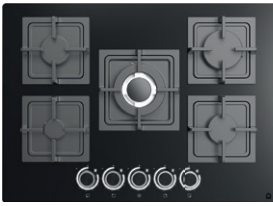

NEFF

60cm gas hob

Flame select.
Flame failure device.
Hob features: Automatic ignition, 3.5kW wok burner.
Stainless steel T26CIH8N0 N70
4242004284536*

NEFF

60cm gas on glass hob

Flame failure safety device.
Ignition via control dials.
Easy-clean.
Black T26NKP4S0 N50
4242004284581*

5-burner gas hobs

GoodHome

70cm gas hob with LinkSense

Pair with compatible hoods for automated extraction with LinkSense technology.

Light-up rotary controls.

Flame select control.

Black GH78GASLK
5059340445786*