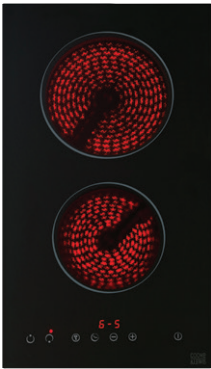

Shown: beko 60cm ceramic hob Black, 8690842718328

Ceramic hobs

With a heat-resistant ceramic glass surface, these durable hobs are practical and easy to clean.

COOKE & LEWIS
29cm ceramic hob
 2 zones.
 5 power levels.
 CLCER30A
 3663602429500