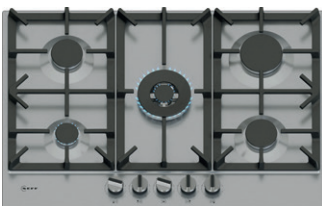

NEFF

75cm gas hob

Electric automatic gas ignition.

Flame failure safety device.

FlameSelect: you can precisely set the flame power to 9 different levels.

Grills in cast iron.

Stainless steel T27CIQ8N0 N70
4242004278658*