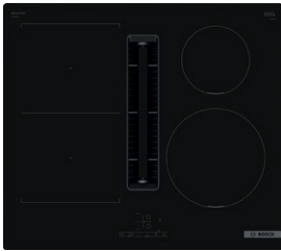

Venting hobs

Streamline your kitchen with a stylish venting hob. These innovative induction hobs come with integrated ventilation, combining two appliances in one.

 **BOSCH**

60cm venting hob

Touch control.
4 zones.
1 x CombiZone + Ventilation.
Auto-on fan.
Frameless.
7.4kW
Includes a clean air plus odour filter and a slider for unducted recirculation.
PVS611B16E Series 4
4242005433650*