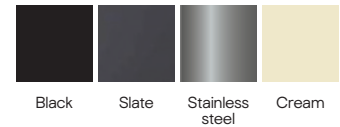

Range cookers

Whether you want a traditional style or the clean, sophisticated lines of something a little more contemporary, a Rangemaster range cooker will become the cornerstone of your kitchen. Distinctive, efficient, highly versatile and made to exacting standards, every Rangemaster is designed to make cooking a pleasure, not a chore.