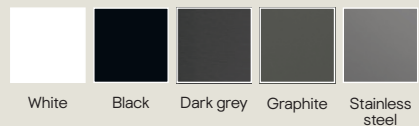

Fridge and freezer colours and materials

Please refer to the product listings for your chosen range for colour availability.

Fridges and freezers

Keep your food fresher for longer with innovative features like HarvestFresh™, even air distribution and frost-free designs.