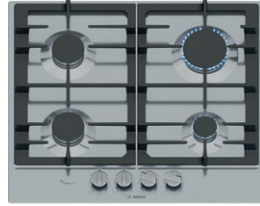

beko

New 60cm gas hob

Built-in flame safety device.
4 cooking zones.
Automatic ignition.
Black HIAW164225SB
8690842718380*

Hotpoint

New 60cm gas on glass hob

Flame control.
Ignition system.
4 burners.
Black HGS 61S BK
5054645634347*

BOSCH

60cm gas hob

FlameSelect – for precise adjustment of the flame in 9 defined power levels.
Continuous cast iron pan supports.
Flame failure safety device.
Stainless steel PCP6A5190 Series 6
4242005496006*
Black PCP6A6190 Series 6
4242005496044*