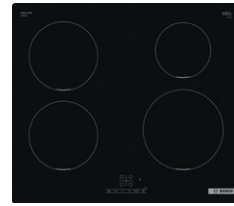

Plug&Play 60cm induction hob

4 zones with 17 power levels.
TouchSelect Control – all at the touch of a button.
Plug & Play – easy installation straight into plug socket.
PowerBoost – optimised power level function for faster heating.
Black PUE611BB5B Series 4
4242005285150*