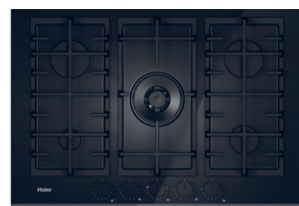

NEFF

75cm gas hob

Electric automatic gas ignition.

Flame failure safety device.

FlameSelect: you can precisely set the flame power to 9 different levels.

Grills in cast iron.

Stainless steel T27CIQ8N0 N70
4242004278658*

NEFF

75cm gas on glass hob

Wok burner.

FlameSelect – for precise adjustment of the flame in 9 defined power levels.

Cast iron pan supports.

Black tempered glass T27PIQ4S0 N50
4242004284659*

Haier

75cm gas on glass hob