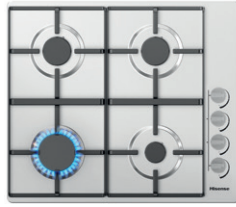

(available on V58NHQ4L0 / 4242004277477)

Scan the QR code to learn more about Frying Sensor!

4-burner gas hobs

**COOKE
& LEWIS**

60cm gas hob

Black glass top.
Flame failure device.
CLGOGUIT4
3663602842170

Hisense