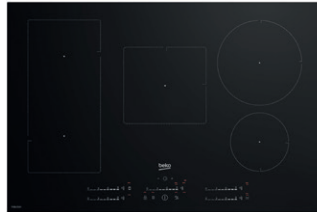

Hisense

New 60cm induction hob

4 zones.
23cm super zone.
Rapid boil.
Touch control.
Black HI6401BSC
3838782702389*

beko

58cm IndyFlex induction hob

2 large flexible zones.
9 power levels.
Booster function.
Black H1164201MT
8690842255366*

beko

80cm induction hob

5 zones including IndyFlex technology – merge two cooking zones, perfect for larger pans.
Direct Access touch control display.
9 adjustable power levels.
Black H1185700UFT
8690842496424*