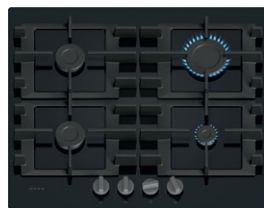

NEFF

60cm gas hob

Flame select.
Flame failure device.
Hob features: Automatic ignition, 3.5kW wok burner.
Stainless steel T26CIH8N0 N70
4242004284536*

NEFF

60cm gas on glass hob

Flame failure safety device.
Ignition via control dials.
Easy-clean.
Black T26NKP4S0 N50
4242004284581*