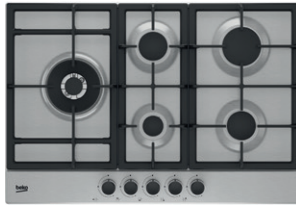

5-burner gas hobs

GoodHome

70cm gas hob with LinkSense

Pair with compatible hoods for automated extraction with LinkSense technology.

Light-up rotary controls.

Flame select control.

Black GH78GASLK
5059340445786*