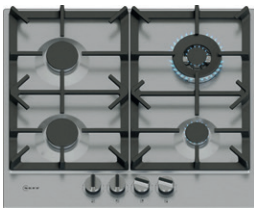

NEFF

60cm gas hob

Flame select.
Flame failure device.
Hob features: Automatic ignition, 3.5kW wok burner.
Stainless steel T26CIH8N0 N70
4242004284536*