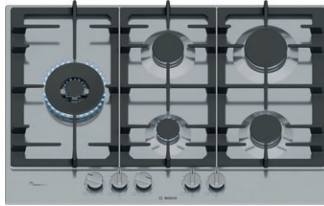

BOSCH

75cm gas hob

FlameSelect – for precise adjustment of the flame in 9 defined power levels.

Dual flame wok power burner with two heat options.

Cast iron pan supports.

Stainless steel PCS7A5190 Series 6
4242005496129*