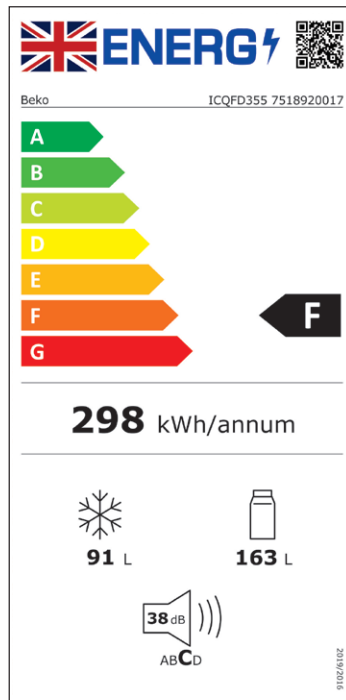

Current labels (from 1 March 2021)

Republic of Ireland and Northern Ireland