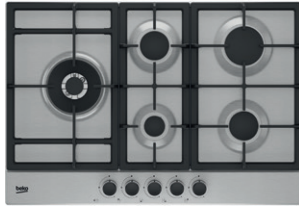

5-burner gas hobs

GoodHome

70cm gas hob with LinkSense

Pair with compatible hoods for automated extraction with LinkSense technology.

Light-up rotary controls.

Flame select control.

Black GH78GASLK
5059340445786*