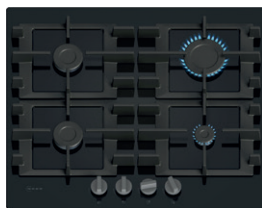

NEFF

60cm gas hob

Flame select.
Flame failure device.
Hob features: Automatic ignition, 3.5kW wok burner.
Stainless steel T26CIH8N0 N70
4242004284536*

NEFF

60cm gas on glass hob

Flame failure safety device.
Ignition via control dials.
Easy-clean.
Black T26NKP4S0
4242004284581*