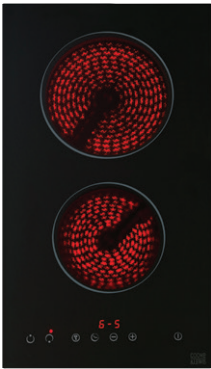

Shown: beko 60cm ceramic hob Black, 8690842718328

Ceramic hobs

With a heat-resistant ceramic glass surface, these durable hobs are practical and easy to clean.

**COOKE
& LEWIS**

29cm ceramic hob

2 zones.
5 power levels.
CLCER30A
3663602429500