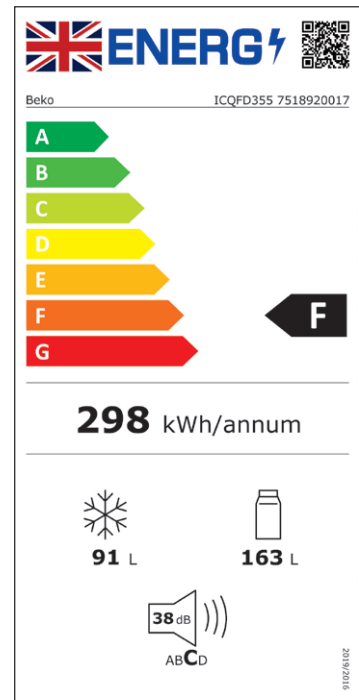

Great Britain

Good to know

Stacking your appliances can save valuable worktop space. Ovens, compact ovens, microwaves, warming drawers and even coffee machines can be fitted together in our appliance housing cabinets.

For more ideas and inspiration visit diy.com/appliances