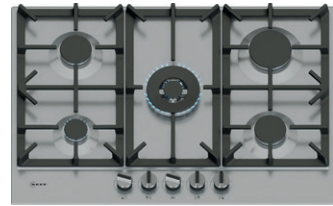

NEFF

75cm gas hob

Electric automatic gas ignition.

Flame failure safety device.

FlameSelect: you can precisely set the flame power to 9 different levels.

Grills in cast iron.

Stainless steel T27CIQ8N0 N70
4242004278658*