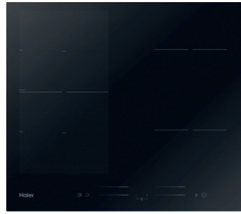

Haier

65cm half-flex induction hob

4 cooking zones with boost feature.
Flexible bridging zone.
14 power levels and boost timer.
Wi-Fi connected hob to hood.
5-year warranty.
HAMTB56IRB1S 8059019084787*