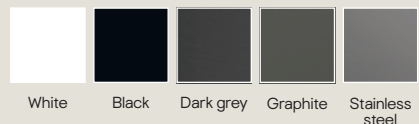

Wine coolers	62
--------------	----

Fridge and freezer colours and materials

Please refer to the product listings for your chosen range for colour availability.

Fridges and freezers

Keep your food fresher for longer with innovative features like HarvestFresh™, even air distribution and frost-free designs.