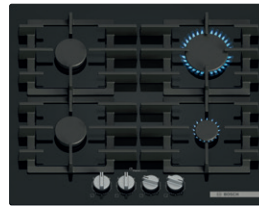

beko

New 60cm gas hob

Built-in flame safety device.
4 cooking zones.
Automatic ignition.
Black HIAW164225SB
8690842718380*

Hotpoint

New 60cm gas on glass hob

Front-mounted controls.
Cast iron support offering maximum stability.
4 Cooking zones.
Black HGS 61S BK
5054645634347*

BOSCH

60cm gas hob

FlameSelect – for precise adjustment of the flame in 9 defined power levels.
Continuous cast iron pan supports.
Flame failure safety device.
Stainless steel PCP6A5190 Series 6
4242005496006*
Black PCP6A6190 Series 6
4242005496044*