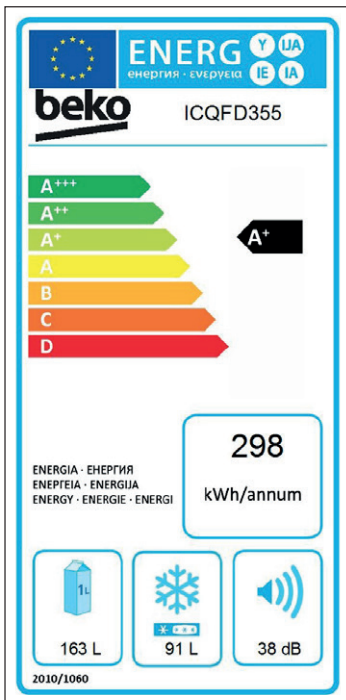

Energy efficiency rating for appliances

First introduced over 20 years ago, energy labels awarded products with an A for high efficiency or an F for low efficiency, encouraging manufacturers to develop more energy-efficient technologies. As products became more efficient, labels of A+, A++ and A+++ were added.

In recent years, the EU agreed to clearer energy efficiency labelling rules, so moved to an A to G energy scale. These symbols tell you how energy-efficient each appliance is, with 'A' being the most efficient and 'G' being the least.

The new regulations apply across all European member states and Northern Ireland, and Great Britain have implemented similar requirements. These updated labels have been visible in stores and online since 1 March 2021. A new element in these labels is a QR code, which provides additional information.

Old labels