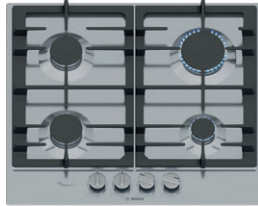

beko

New 60cm gas hob

Built-in flame safety device.
4 cooking zones.
Automatic ignition.
Black HIAW164225SB
8690842718380*

Hotpoint

New 60cm gas on glass hob

Front-mounted controls.
Cast iron support offering maximum stability.
4 Cooking zones.
Black HGS 61S BK
5054645634347*