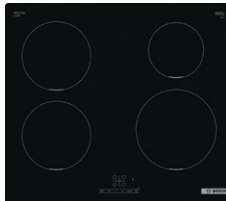

beko

80cm induction hob

5 zones including IndyFlex technology – merge two cooking zones, perfect for larger pans.
Direct Access touch control display.
9 adjustable power levels.
Black HI185700UFT 8690842496424*

Hotpoint

New 59cm induction hob

CleanProtect.
Residual heat indicator.
Boost function.
Touch control.
4 cooking zones.
Black TS3560FCPNE 5054645665259*

Hotpoint

New 77cm induction hob

CleanProtect.
Residual heat indicator.
Boost function.
Touch control.
Child lock.
4 cooking zones.
Black TS6477CCPNE 5054645665297*