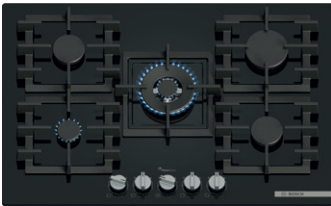

beko

75cm gas hob

Wok burner.

Cast iron pan supports.

Automatically cuts off the gas supply if the flame accidentally goes out.

Stainless steel HQBAW75225SX
8690842475856*

Hotpoint

New 75cm gas on glass hob

Automatic ignition.

Front-mounted controls.

Cast iron support offering maximum stability.

5 cooking zones.
Black HGS 72S BK
5054645634354*

BOSCH

75cm gas hob

Wok burner.

FlameSelect – for precise adjustment of the flame in 9 defined power levels.