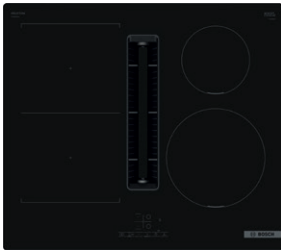

Venting hobs

Streamline your kitchen with a stylish venting hob. These innovative induction hobs come with integrated ventilation, combining two appliances in one.

BOSCH

60cm venting hob

Touch control.
4 zones.
1 x CombiZone + Ventilation.
Auto-on fan.
Frameless.
7.4kW
Includes a clean air plus odour filter and a slider for unducted recirculation.
PVS611B16E Series 4
4242005433650*