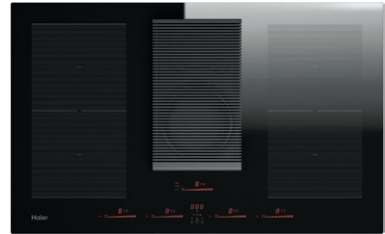

Haier

83cm full-flex venting hob

4 cooking zones with 2 bridging zones.
Extraction rate: 130m³/h – 440m³/h (Min-Max), 450m³/h (Boost).
9 power levels and boosters.
Multi-slider control operation.
Timer and pause function.
5-year warranty.
HAIH8IFMCF
8059019039121*