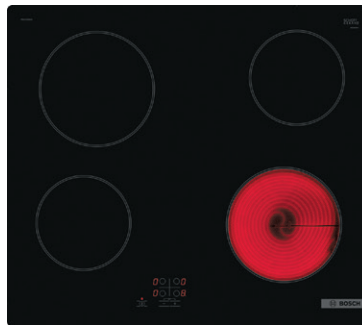

Shown: beko 60cm ceramic hob Black, 8690842718328

Ceramic hobs

With a heat-resistant ceramic glass surface, these durable hobs are practical and easy to clean.

**COOKE
& LEWIS**

29cm ceramic hob

2 zones.
5 power levels.
CLCER30A
3663602429500

**COOKE
& LEWIS**

59cm ceramic hob

4 zones.
9 power levels.
CLCER60A
3663602429517

Hisense

New 60cm ceramic hob

4 induction cooking zones.
Rapid boil.
Double ring cooking zone.
Touch control.
E6432C
3838782347672*

beko

60cm ceramic hob

4 zones.
Touch control.
Rapidlite cooking zones.
Quick and easy installation.
Designed with high quality,
durable glass.
Black HIC164402T
8690842718328

BOSCH

60cm ceramic hob

4 zones.
9 power levels.
TouchSelect basic.
Quick Stop function
quickly switches off all
cooking zones at the
touch of a button.
Black PKE61RAA8B
Series 2
4242005280384*