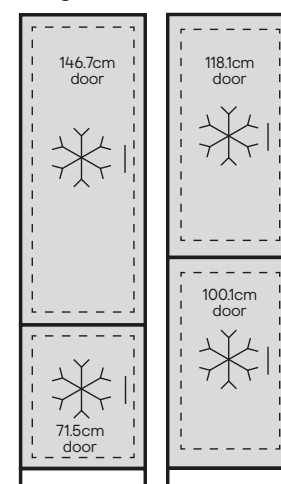

60cm

Pull-out storage

30cm

50cm

60cm

60cm

70/30

70/30

70/30

50/50

Fridge freezer

60cm

60cm

70/30

50/50

The storage in the 30cm units pulls out as the door opens, whereas the 60cm units have hinged cabinet doors so the storage doesn't automatically pull out.