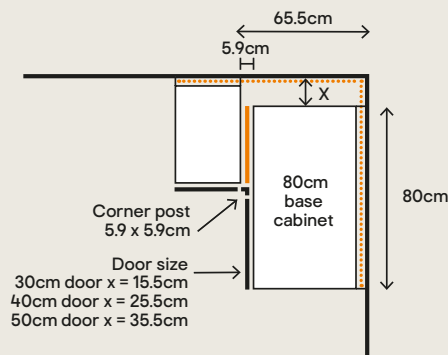

L-shaped corner

Blind corner – 80cm

Blind corner – 100cm

*These cabinets require wide angle hinges to allow full opening.

— Blanking panel Batten

Caraway Innovo base cabinets

These stylish cabinets pair perfectly with dedicated rails and come in a wide range of widths, which are compatible with standard, deep and internal drawers. Two corner options are available (blind or L-shaped). **Home delivery only.**