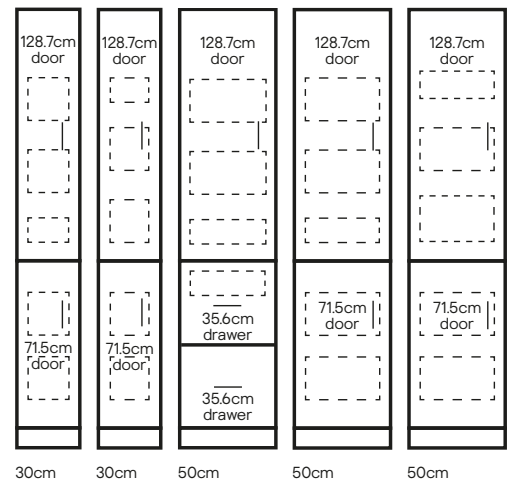

Caraway larder and appliance housings

You can create larder cabinets in two heights and three widths. Combine them with internal drawers to create storage towers.

Larder cabinets

Description	Size (cm)		Price	Larder shelf packs and end panels		
				Colour	EAN	
30cm larder cabinet Standard height	W30 x H216 x D57cm	3663602320906	£105	White – end panels [†]	3663602637882	£64
				White – shelf pack	3663602637844*	£41
30cm larder cabinet Tall height	W30 x H234 x D57cm	3663602320913	£110	White – end panels [†]	3663602637905*	£69
				White – shelf pack	3663602637844	£41
50cm larder cabinet Standard height	W50 x H216 x D57cm	3663602320920	£109	White – end panels [†]	3663602637882*	£64
				White – shelf pack	3663602637851*	£45
50cm larder cabinet Tall height	W50 x H234 x D57cm	3663602320937	£114	White – end panels [†]	3663602637905	£69
				White – shelf pack	3663602637851	£45
60cm larder cabinet Standard height	W60 x H216 x D57cm	3663602320944	£112	White – end panels [†]	3663602637882	£64
				White – shelf pack	3663602637868	£48
60cm larder cabinet Tall height	W60 x H234 x D57cm	3663602320951	£117	White – end panels [†]	3663602637905	£69
				White – shelf pack	3663602637868	£48

Shelf packs - what's included

For standard and tall larder cabinets
Four adjustable shelves and one fixed shelf. Available in 30, 50 and 60cm widths.

For standard and tall appliance housing
One oven shelf, one fixed shelf and two adjustable shelves. Available in 60cm width only.

Standard 216cm height**

Larder cabinet options

Storage towers

Tall 234cm height**

Larder cabinet options

Storage towers

To create these configurations you will need to purchase your chosen components separately. Line drawings are for illustration purposes only.