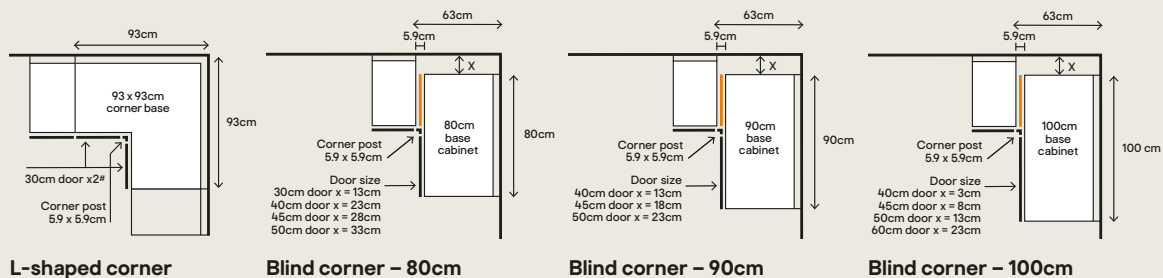

#These cabinets require wide angle hinges to allow full opening.

Dimensions shown are the cabinet height including legs at 15cm. Legs can be adjusted in height from 12.5cm to 19.5cm to allow for uneven floors. Prices for shelf pack includes the top, shelves and base with feet.