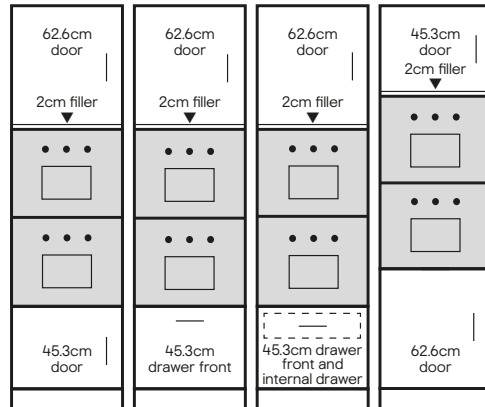

Standard 216cm height**

Single ovens

Single and microwave ovens

Tall 234cm height**

Single ovens

Single and microwave ovens

*Larder cabinets shown here are made up of larder shelf packs and end panels. Both components need to be purchased separately. Doors, internal storage, drawers, hinges, handles, accessories and appliances are sold separately.

**Dimensions shown are the cabinet height including legs at 15cm. Legs can be adjusted in height from 12.5cm to 19.5cm to allow for uneven floors.

Appliance key

Compact and single ovens

Single ovens x2

Double ovens