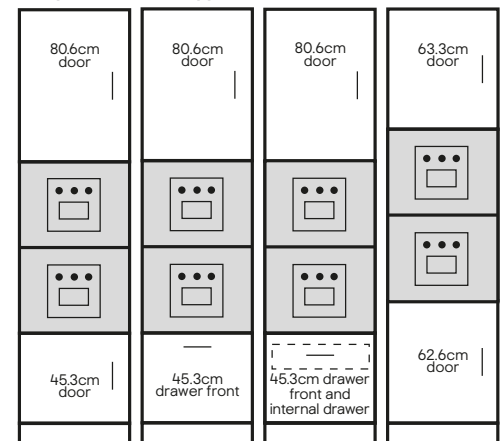

Compact ovens and appliances

To create these configurations you will need to purchase your chosen components separately. Line drawings are for illustration purposes only.

Filler panel sizes shown in diagrams are given as a guide and may need adjusting based on the size of your appliances.