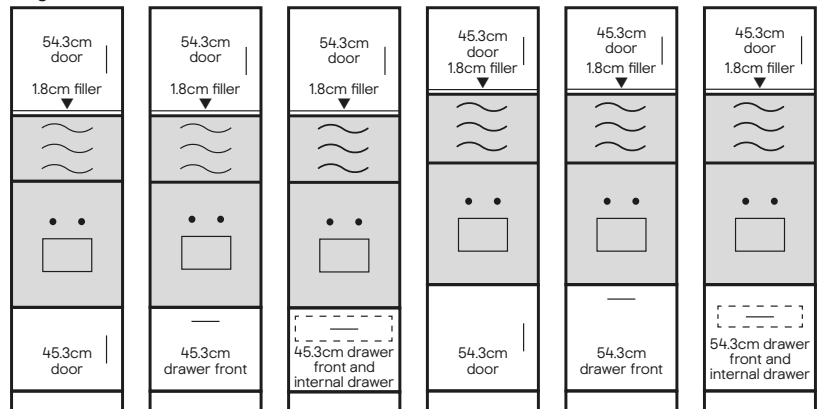

Built-under double ovens

Built-under double oven does not require a cabinet.

Integrated appliances and Belfast sink

An integrated appliance uses a 71.5cm high x 59.7cm wide full height door.

A Belfast sink uses a Belfast sink cabinet and a 45.3cm high x 59.7cm wide door.

Standard 216cm height**

Single ovens

Single and microwave ovens

Tall 234cm height**

Single ovens

Single and microwave ovens

*Larder cabinets shown here are made up of larder shelf packs and end panels. Both components need to be purchased separately. Doors, internal storage, drawers, hinges, handles, accessories and appliances are sold separately.