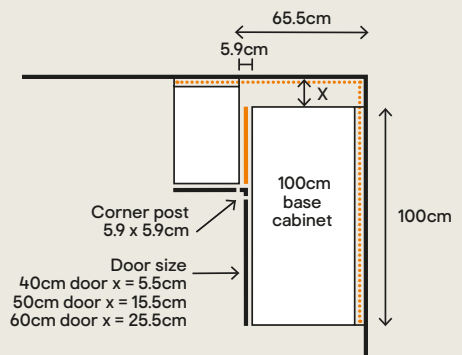

L-shaped corner

Blind corner – 80cm

Blind corner – 100cm

*These cabinets require wide angle hinges to allow full opening.

— Blanking panel Batten

Caraway Innovo base cabinets

These stylish cabinets pair perfectly with dedicated rails and come in a wide range of widths, which are compatible with standard, deep and internal drawers. Two corner options are available (blind or L-shaped). **Home delivery only.**