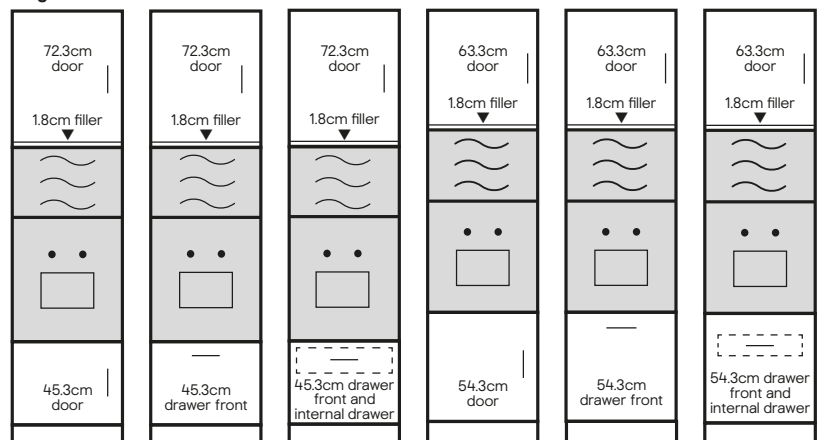

Built-under double ovens

Built-under double oven does not require a cabinet.

Integrated appliances and Belfast sink

An integrated appliance uses a 71.5cm high x 59.7cm wide full height door.

A Belfast sink uses a Belfast sink cabinet and a 45.3cm high x 59.7cm wide door.

Standard 216cm height**

Single ovens

Single and microwave ovens

Tall 234cm height**

Single ovens

Single and microwave ovens

*Larder cabinets shown here are made up of larder shelf packs and end panels. Both components need to be purchased separately. Doors, internal storage, drawers, hinges, handles, accessories and appliances are sold separately.

**Dimensions shown are the cabinet height including legs at 15cm. Legs can be adjusted in height from 12.5cm to 19.5cm to allow for uneven floors.

Appliance key

Compact and single ovens

Single ovens x2

Double ovens