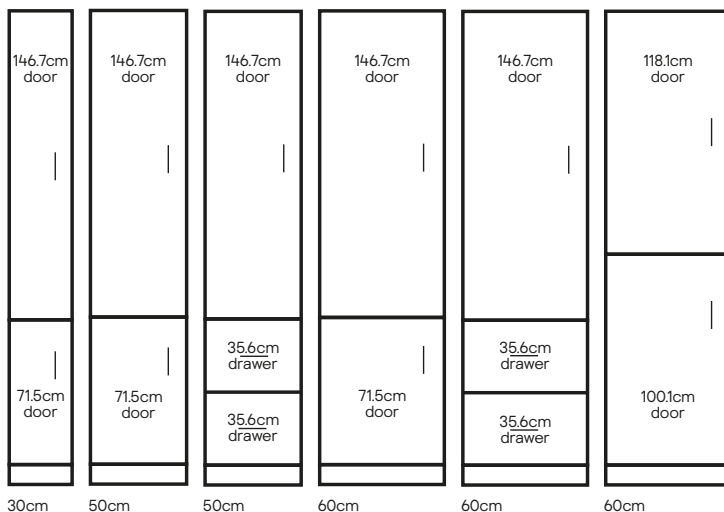

Shelf packs - what's included

For standard and tall larder cabinets
Four adjustable shelves and one fixed shelf. Available in 30, 50 and 60cm widths.

For standard and tall appliance housing
One oven shelf, one fixed shelf and two adjustable shelves. Available in 60cm width only.

Standard 216cm height**

Larder cabinet options

Storage towers

Tall 234cm height**

Larder cabinet options

Storage towers

To create these configurations you will need to purchase your chosen components separately. Line drawings are for illustration purposes only.

**Dimensions shown are the cabinet height including legs at 15cm. Legs can be adjusted in height from 12.5cm to 19.5cm to allow for uneven floors.

Standard and tall appliance housing

Description	Size (cm)	Colour	EAN	
60cm appliance housing Standard height, 60cm apt.	W60 x H216 x D57cm	White – end panels ¹	3663602637882	£64
		White – shelf pack	3663602637875	£51
60cm appliance housing Tall height, 100cm apt.	W60 x H234 x D57cm	White – end panels ¹	3663602637905	£69
		White – shelf pack	3663602637875	£51