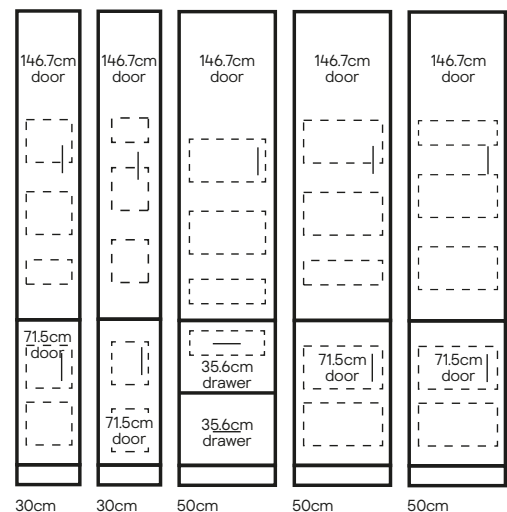

Shelf packs - what's included

For standard and tall larder cabinets
Four adjustable shelves and one fixed shelf. Available in 30, 50 and 60cm widths.

For standard and tall appliance housing
One oven shelf, one fixed shelf and two adjustable shelves. Available in 60cm width only.

Standard 216cm height**

Larder cabinet options

Storage towers

Tall 234cm height**

Larder cabinet options

Storage towers

To create these configurations you will need to purchase your chosen components separately. Line drawings are for illustration purposes only.

**Dimensions shown are the cabinet height including legs at 15cm. Legs can be adjusted in height from 12.5cm to 19.5cm to allow for uneven floors.

Standard and tall appliance housing

Description	Size (cm)	Colour	EAN	
60cm appliance housing Standard height, 60cm apt.	W60 x H216 x D57cm	White – end panels ¹	3663602637882	£64
		White – shelf pack	3663602637875	£51
60cm appliance housing Tall height, 100cm apt.	W60 x H234 x D57cm	White – end panels ¹	3663602637905	£69
		White – shelf pack	3663602637875	£51