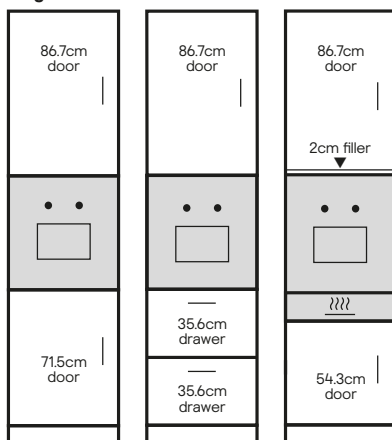

Standard 216cm height**

Single ovens

Single and microwave ovens

Tall 234cm height**

Single ovens

Single and microwave ovens

*Larder cabinets shown here are made up of larder shelf packs and end panels. Both components need to be purchased separately. Doors, internal storage, drawers, hinges, handles, accessories and appliances are sold separately.

**Dimensions shown are the cabinet height including legs at 15cm. Legs can be adjusted in height from 12.5cm to 19.5cm to allow for uneven floors.

Appliance key

Compact and single ovens

Single ovens x2

Double ovens