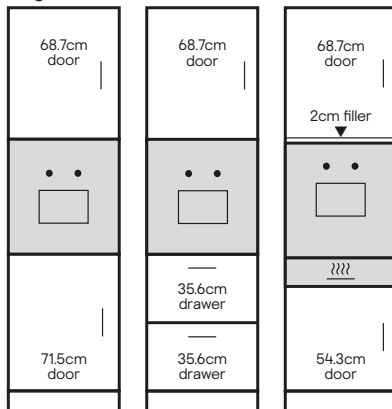

Built-under double ovens

Built-under double oven does not require a cabinet.

Integrated appliances and Belfast sink

An integrated appliance uses a 71.5cm high x 59.7cm wide full height door.

A Belfast sink uses a Belfast sink cabinet and a 45.3cm high x 59.7cm wide door.

Standard 216cm height**

Single ovens

Single and microwave ovens

Tall 234cm height**

Single ovens

Single and microwave ovens

*Larder cabinets shown here are made up of larder shelf packs and end panels. Both components need to be purchased separately. Doors, internal storage, drawers, hinges, handles, accessories and appliances are sold separately.