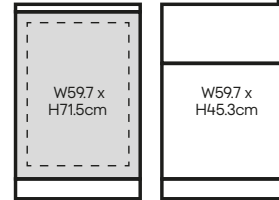

Integrated appliances and Belfast sink

An integrated appliance uses a 71.5cm high x 59.7cm wide full height door.

A Belfast sink uses a Belfast sink cabinet and a 45.3cm high x 59.7cm wide door.