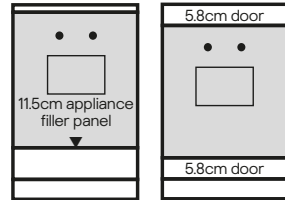

Built-under single oven options

Uses a single oven with full 11.5cm panel underneath that can be used as a drawer.

Alternative oven housing option to accommodate thin worktops and hobs with a larger depth above an oven.