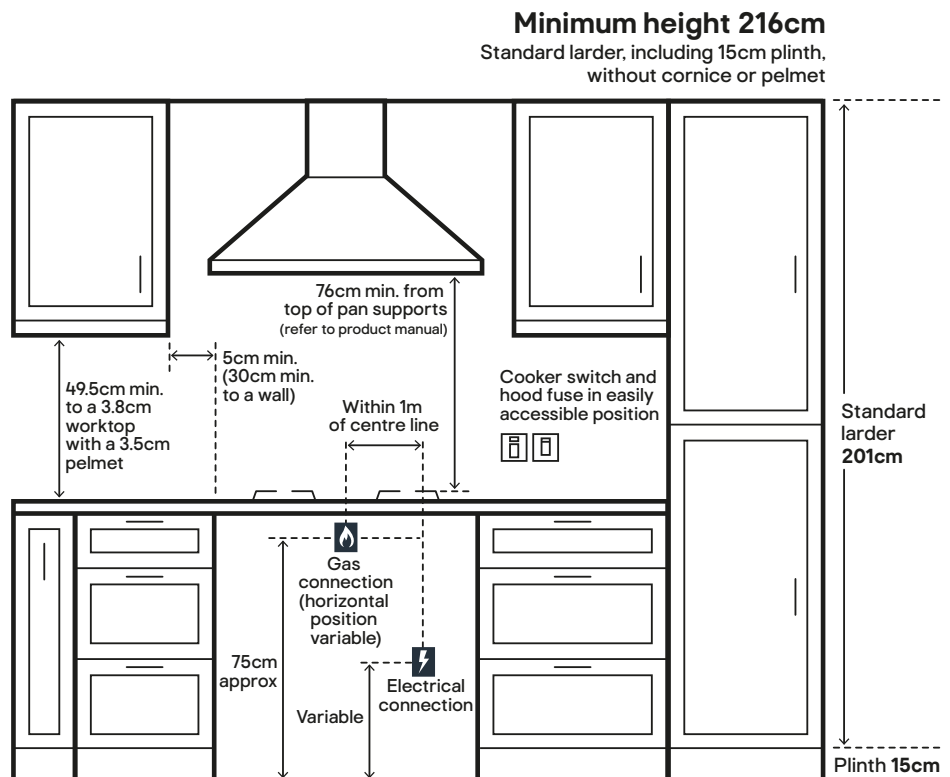

Caraway cabinet lighting

Description	EAN	
30cm	5059340480411	£38
40cm	5059340480428	£42
50cm	5059340480435	£46
60cm	5059340480442	£50

Description	EAN	
80cm	5059340090818	£58
100cm	5059340090825	£68
Driver for 5 shelves	5059340480473	£24

Gas and electrical regulations

CE marking on a product is the manufacturer's declaration that the product complies with relevant conformity requirements of applicable European legislation. The UKCA mark is the UK's new symbol to show that products comply with applicable UK regulations.

Choosing an NICEIC or ELECSA registered contractor is a householder's best way to ensure the job is carried out safely. Electricians registered with NICEIC and ELECSA are assessed on a regular basis to ensure high standards and their work is checked against the IET Wiring Regulations, as well as other standards.

Any gas work must be carried out by a Gas Safe registered engineer.

Remember

- Hobs should have a minimum of 30cm work surface either side (ideally 40cm either side of an electric hob and 50cm either side of a gas hob)
- Ovens shouldn't be located near entrances or where there is through traffic
- Electrical sockets can't be fitted within 30cm of a sink
- Ovens should be separated from adjacent walls or end panels by at least 30cm
- Gas hobs can't be fitted within 30cm of any window and electric hobs within 5cm.