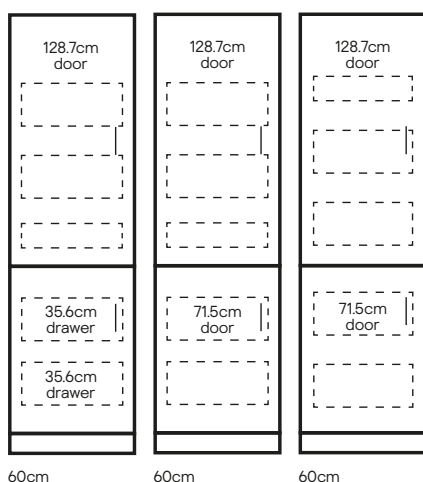

**Dimensions shown are the cabinet height including legs at 15cm. Legs can be adjusted in height from 12.5cm to 19.5cm to allow for uneven floors.

Standard and tall appliance housing

Description	Size (cm)	Colour	EAN	
60cm appliance housing Standard height, 60cm apt.	W60 x H216 x D57cm	White – end panels ¹	3663602637882	£64
		White – shelf pack	3663602637875	£51
60cm appliance housing Tall height, 100cm apt.	W60 x H234 x D57cm	White – end panels ¹	3663602637905	£69
		White – shelf pack	3663602637875	£51

Pantry cabinets, shelf packs and panels

Description	Size (cm)	Colour	EAN	
50cm dresser cabinet Standard height	W50 x H125 x D32cm	Oak effect	5063022564931	£92
50cm dresser cabinet Tall height	W50 x H143 x D32cm	Oak effect	5063022564917	£189
60cm pantry back panel Standard height	W60 x H216cm	Oak effect	5063022564924	£138
60cm pantry back panel Tall height	W60 x H231cm	Oak effect	5063022564887	£154
60cm pantry shelf pack Standard/tall height	W60cm	Oak effect	5063022564979	£199
60cm pantry internal drawer fronts Set of 3	W56.4 x H71.5cm	Oak effect	5063022564900	£137
	W100cm	Oak effect – shelf pack	5063022564870	£63
100cm pantry Standard height	W100 x H216cm	Oak effect – back panel	5063022564955	£83
	W100cm	Oak effect – shelf pack	5063022564962	£183
100cm pantry Tall height	W100 x H231cm	Oak effect – back panel	5063022564986	£181
	W100cm	Oak effect	5063022568588	£140
100cm pantry shelf pack Standard/tall height	W100cm	Oak effect	5063022568588	£140
100cm pantry internal drawer fronts Set of 3	W96.4 x H71.5cm	Oak effect	5063022564863	£177
End panel Standard height, pack of 2	W57 x H216cm	Oak effect	5063022564894	£120
End panel Tall height	W57 x H231cm	Oak effect	5063022564948	£210

Appliance key

Fridge freezer

Standard internal drawer

Deep internal drawer

Appliances and internal drawers available separately.

60cm

60cm

60cm

Pull-out storage

30cm

50cm

60cm

60cm

70/30

70/30

70/30