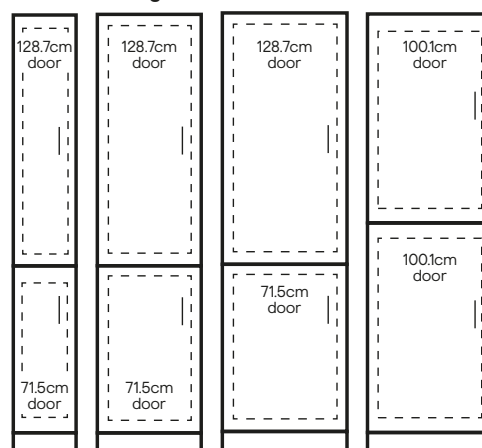

**Dimensions shown are the cabinet height including legs at 15cm. Legs can be adjusted in height from 12.5cm to 19.5cm to allow for uneven floors.

Standard and tall appliance housing

Description	Size (cm)	Colour	EAN	
60cm appliance housing Standard height, 60cm apt.	W60 x H216 x D57cm	White – end panels ¹	3663602637882	£64
		White – shelf pack	3663602637875	£51
60cm appliance housing Tall height, 100cm apt.	W60 x H234 x D57cm	White – end panels ¹	3663602637905	£69
		White – shelf pack	3663602637875	£51

Pantry cabinets, shelf packs and panels

Description	Size (cm)	Colour	EAN	
50cm dresser cabinet Standard height	W50 x H125 x D32cm	Oak effect	5063022564931	£92
50cm dresser cabinet Tall height	W50 x H143 x D32cm	Oak effect	5063022564917	£189
60cm pantry back panel Standard height	W60 x H216cm	Oak effect	5063022564924	£138
60cm pantry back panel Tall height	W60 x H231cm	Oak effect	5063022564887	£154
60cm pantry shelf pack Standard/tall height	W60cm	Oak effect	5063022564979	£199
60cm pantry internal drawer fronts Set of 3	W56.4 x H71.5cm	Oak effect	5063022564900	£137
	W100cm	Oak effect – shelf pack	5063022564870	£63
100cm pantry Standard height	W100 x H216cm	Oak effect – back panel	5063022564955	£83
	W100cm	Oak effect – shelf pack	5063022564962	£183
100cm pantry Tall height	W100 x H231cm	Oak effect – back panel	5063022564986	£181
	W100cm	Oak effect	5063022568588	£140
100cm pantry shelf pack Standard/tall height	W100cm	Oak effect	5063022568588	£140
100cm pantry internal drawer fronts Set of 3	W96.4 x H71.5cm	Oak effect	5063022564863	£177
End panel Standard height, pack of 2	W57 x H216cm	Oak effect	5063022564894	£120
End panel Tall height	W57 x H231cm	Oak effect	5063022564948	£210

Appliance key

Fridge freezer

Standard internal drawer

Deep internal drawer

Appliances and internal drawers available separately.

60cm

60cm

60cm

Pull-out storage

30cm

50cm

60cm

60cm

70/30

70/30

70/30