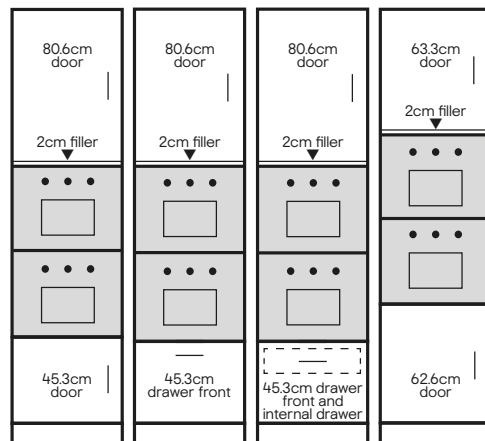

Compact and single ovens

Single ovens x2

Double ovens