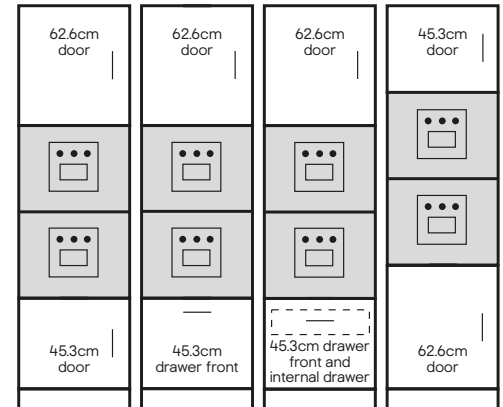

Compact ovens and appliances