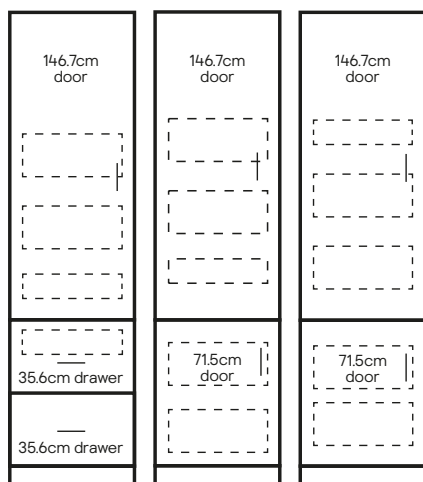

Pull-out storage

30cm

50cm

60cm

60cm

70/30

70/30

70/30

50/50

Fridge freezer

60cm

60cm

70/30

50/50

60cm

60cm

60cm

Pull-out storage

30cm

50cm

60cm

60cm

70/30

70/30

70/30

50/50

Fridge freezer

60cm

60cm

70/30

50/50

The storage in the 30cm units pulls out as the door opens, whereas the 60cm units have hinged cabinet doors so the storage doesn't automatically pull out.