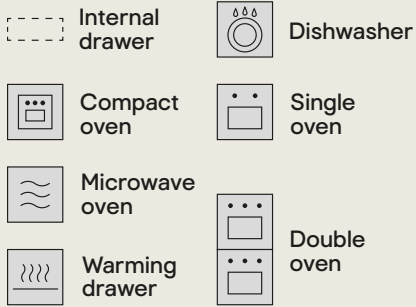

Appliance key