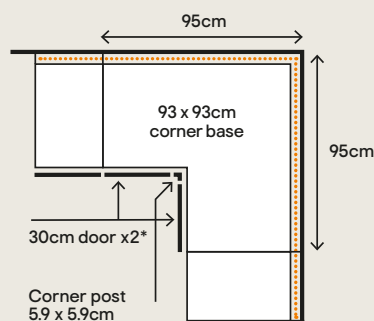

L-shaped corner

Blind corner – 80cm

Blind corner – 100cm

*These cabinets require wide angle hinges to allow full opening.

— Blanking panel Batten

Caraway Innovo base cabinets

These stylish cabinets pair perfectly with dedicated rails and come in a wide range of widths, which are compatible with standard, deep and internal drawers. Two corner options are available (blind or L-shaped). **Home delivery only.**