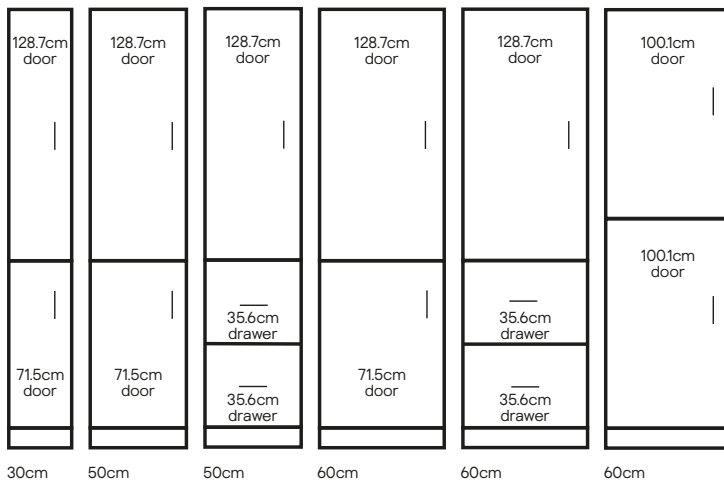

Caraway larder and appliance housings

You can create larder cabinets in two heights and three widths. Combine them with internal drawers to create storage towers.

Larder cabinets

Description	Size (cm)		Price	Larder shelf packs and end panels		
				Colour	EAN	
30cm larder cabinet Standard height	W30 x H216 x D57cm	3663602320906	£105	White – end panels [†]	3663602637882	£64
				White – shelf pack	3663602637844*	£41
30cm larder cabinet Tall height	W30 x H234 x D57cm	3663602320913	£110	White – end panels [†]	3663602637905*	£69
				White – shelf pack	3663602637844	£41
50cm larder cabinet Standard height	W50 x H216 x D57cm	3663602320920	£109	White – end panels [†]	3663602637882*	£64
				White – shelf pack	3663602637851*	£45
50cm larder cabinet Tall height	W50 x H234 x D57cm	3663602320937	£114	White – end panels [†]	3663602637905	£69
				White – shelf pack	3663602637851	£45
60cm larder cabinet Standard height	W60 x H216 x D57cm	3663602320944	£112	White – end panels [†]	3663602637882	£64
				White – shelf pack	3663602637868	£48
60cm larder cabinet Tall height	W60 x H234 x D57cm	3663602320951	£117	White – end panels [†]	3663602637905	£69
				White – shelf pack	3663602637868	£48

Shelf packs - what's included

For standard and tall larder cabinets
Four adjustable shelves and one fixed shelf. Available in 30, 50 and 60cm widths.

For standard and tall appliance housing
One oven shelf, one fixed shelf and two adjustable shelves. Available in 60cm width only.

Standard 216cm height**

Larder cabinet options

Storage towers

Tall 234cm height**

Larder cabinet options

Storage towers

To create these configurations you will need to purchase your chosen components separately. Line drawings are for illustration purposes only.