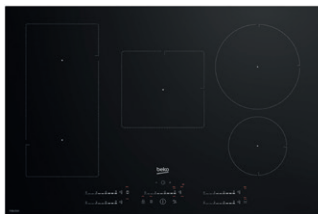

Hisense

New 60cm induction hob

4 zones.
23cm super zone.
Rapid boil.
Touch control.
Black HI6401BSC
3838782702389*

beko

58cm IndyFlex induction hob

2 large flexible zones.
9 power levels.
Booster function.
Black H1164201MT
8690842255366*

beko

80cm induction hob

5 zones including IndyFlex technology – merge two cooking zones, perfect for larger pans.
Direct Access touch control display.
9 adjustable power levels.
Black H1185700UFT
8690842496424*