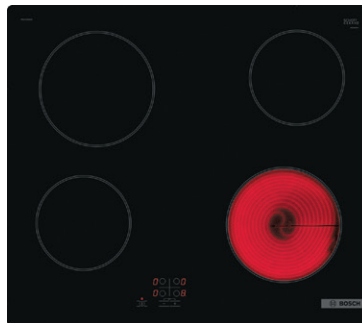

Shown: beko 60cm ceramic hob Black, 8690842718328

Ceramic hobs

With a heat-resistant ceramic glass surface, these durable hobs are practical and easy to clean.

COOKE & LEWIS
29cm ceramic hob
 2 zones.
 5 power levels.
 CLCER30A
 3663602429500

COOKE & LEWIS
59cm ceramic hob
 4 zones.
 9 power levels.
 CLCER60A
 3663602429517

Hisense
New 60cm ceramic hob
 4 zones.
 Rapid boil.
 Double ring cooking zone.
 Touch control.
 E6432C
 3838782347672*

beko
60cm ceramic hob
 4 zones.
 Touch control.
 Rapidlite cooking zones.
 Quick and easy installation.
 Designed with high quality, durable glass.
 Black HIC164402T
 8690842718328

BOSCH
60cm ceramic hob
 4 zones.
 9 power levels.
 TouchSelect basic.
 Quick Stop function quickly switches off all cooking zones at the touch of a button.
 Black PKE61RAA8B Series 2
 4242005280384*