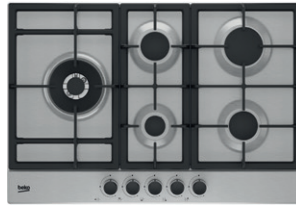

beko

75cm gas hob

Wok burner.

Cast iron pan supports.

Automatically cuts off the gas supply if the flame accidentally goes out.

Stainless steel HQBAW75225SX
8690842475856*