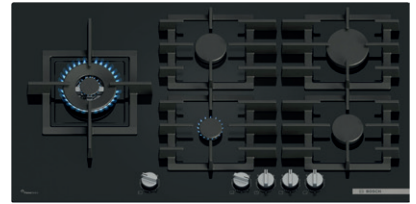

BOSCH

90cm gas hob

Flame select.

Tempered glass.

Dishwasher-suitable pan supports.

Removable dials.

Black PPM9A6140 Series 6
4242005496242*