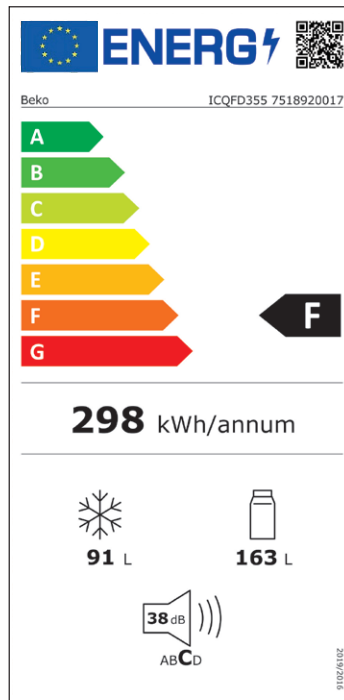

Energy efficiency rating for appliances

First introduced over 20 years ago, energy labels awarded products with an A for high efficiency or an F for low efficiency, encouraging manufacturers to develop more energy-efficient technologies. As products became more efficient, labels of A+, A++ and A+++ were added.

In recent years, the EU agreed to clearer energy efficiency labelling rules, so moved to an A to G energy scale. These symbols tell you how energy-efficient each appliance is, with 'A' being the most efficient and 'G' being the least.

The new regulations apply across all European member states and Northern Ireland, and Great Britain have implemented similar requirements. These updated labels have been visible in stores and online since 1 March 2021. A new element in these labels is a QR code, which provides additional information.

Old labels

Current labels (from 1 March 2021)

Republic of Ireland and Northern Ireland