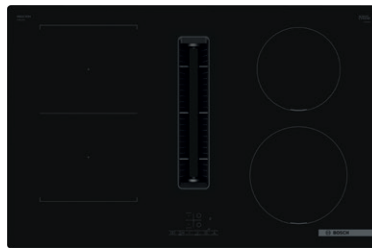

Venting hobs

Streamline your kitchen with a stylish venting hob. These innovative induction hobs come with integrated ventilation, combining two appliances in one.

 **BOSCH**

60cm venting hob

Touch control.
4 zones.
1 x CombiZone + Ventilation.
Auto-on fan.
Frameless.
7.4kW
Includes a clean air plus odour filter and a slider for unducted recirculation.
PVS611B16E Series 4
4242005433650*