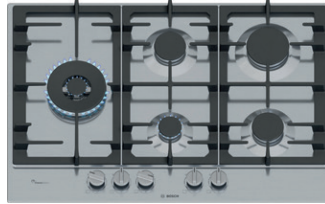

BOSCH

75cm gas hob

FlameSelect – for precise adjustment of the flame in 9 defined power levels.

Dual flame wok power burner with two heat options.

Cast iron pan supports.

Stainless steel PCS7A5190 Series 6
4242005496129*