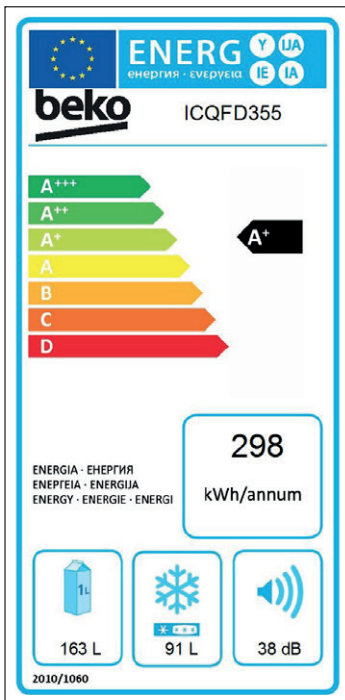

Energy efficiency rating for appliances

First introduced over 20 years ago, energy labels awarded products with an A for high efficiency or an F for low efficiency, encouraging manufacturers to develop more energy-efficient technologies. As products became more efficient, labels of A+, A++ and A+++ were added.

In recent years, the EU agreed to clearer energy efficiency labelling rules, so moved to an A to G energy scale. These symbols tell you how energy-efficient each appliance is, with 'A' being the most efficient and 'G' being the least.

The new regulations apply across all European member states and Northern Ireland, and Great Britain have implemented similar requirements. These updated labels have been visible in stores and online since 1 March 2021. A new element in these labels is a QR code, which provides additional information.

Old labels

Current labels (from 1 March 2021)

Republic of Ireland and Northern Ireland