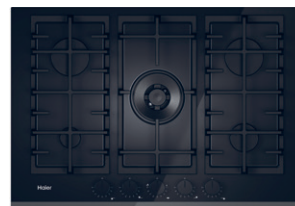

Haier

75cm gas on glass hob

5 burners including central 4.2kW wok burner.

Dishwasher safe.

Cast iron pan supports.

Front rotary control.

Flame failure safety device.

5-year warranty.

HAVG75TBPP
8059019092836*