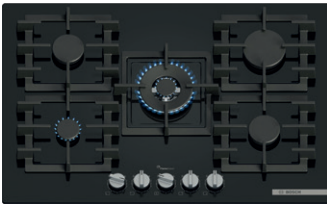

BOSCH

75cm gas hob

Wok burner.

FlameSelect – for precise adjustment

of the flame in 9 defined power levels.

Standard and semi-flush mounted installation.

Semi-continuous cast iron pan support for high stability and easy cleaning.

Black PPQ7A6140 Series 6
4242005437832*