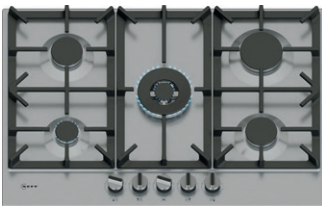

NEFF

75cm gas hob

Electric automatic gas ignition.

Flame failure safety device.

Grills in cast iron.

Stainless steel T27CIQ8N0 N70

4242004278658*