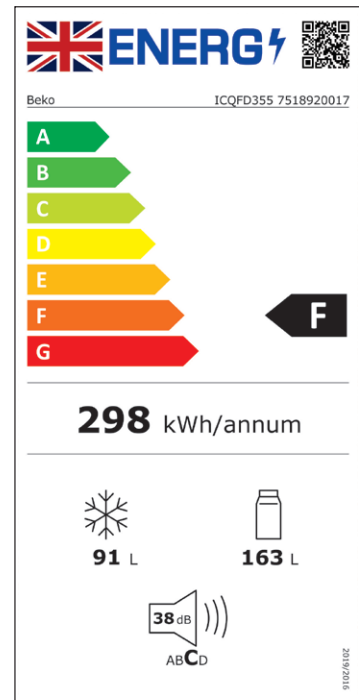

Great Britain

Good to know

Stacking your appliances can save valuable worktop space. Ovens, compact ovens, microwaves, warming drawers and even coffee machines can be fitted together in our appliance housing cabinets.

For more ideas and inspiration visit diy.ie/appliances