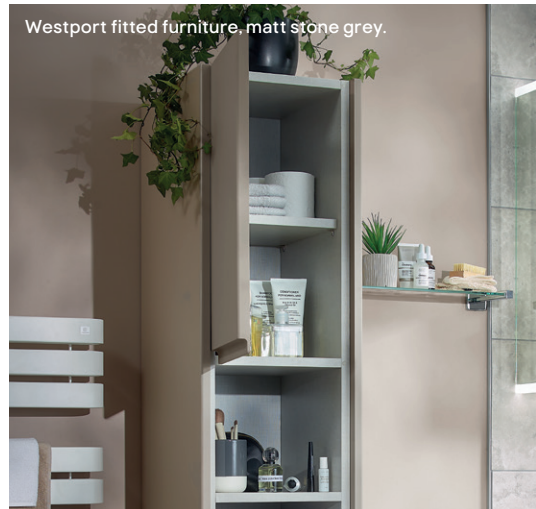

Westport fitted furniture, matt stone grey.

Shop the full range on page 83 or at diy.ie