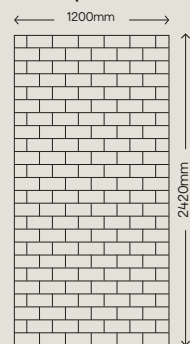

Vertical panel

**Shop the full range on
page 234 or at diy.ie**

Whilst we try to ensure accurate colour representation, please be aware that the printing process may sometimes alter colours. Please refer to the Splashwall™ brochure and sample swatches available in store for the correct colour values.

Products shown are only available for home delivery. Restrictions apply. Delivery charges may apply. Please see diy.ie/customer-support/delivery