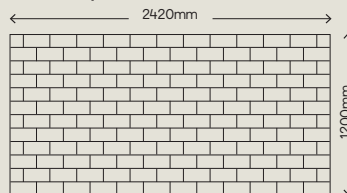

Vertical panel

**Shop the full range on
page 234 or at diy.ie**

Whilst we try to ensure accurate colour representation, please be aware that the printing process may sometimes alter colours. Please refer to the Splashwall™ brochure and sample swatches available in store for the correct colour values.