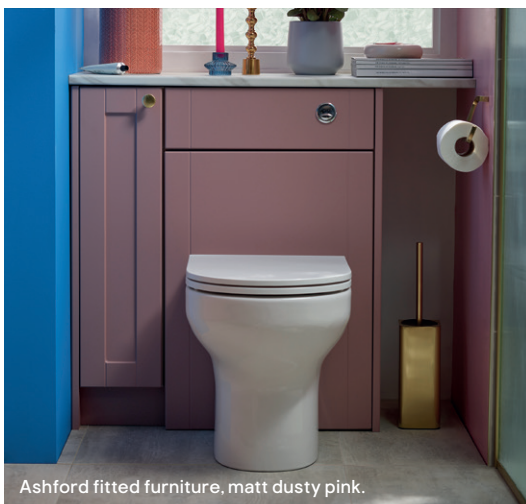

Finishing touches

Choose your units, then finish with colour matched panels, plinths, and a handle colour of your choice. Ashford units are available in four matt finishes: cashmere, kombu green, dusty grey and dusty pink.

Shop the full range on page 82 or at diy.ie