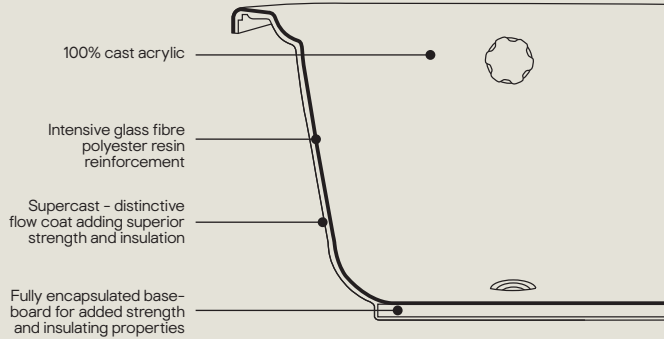

Supercast baths

Supercast is a reinforcement process for acrylic baths that adds impressive heat retention. It mirrors the durability of traditional cast iron baths for a hot soak, every time. Shop the full range at diy.ie. Home delivery only.

Features

Incredibly durable and hardwearing, supercast baths have a similar strength to cast iron baths, but with all the benefits of acrylic. Their improved insulation keeps water hotter for longer, and the high-gloss finish makes them super easy to clean.

Cooke & Lewis Arezzo supercast L1700 x W750 x H400mm. No tap holes. 210L. 3663602250784 **€466**. Also available:
Cooke & Lewis Sovana supercast L1700 x W750 x H385mm. No tap holes. 210L. 3663602250951 **€479** (other sizes available).
Cooke & Lewis Shaftesbury supercast L1700 x W700 x H545mm. 2 tap holes. 200L. 04060666 **€366** (other sizes available).

Panels for Arezzo, Sovana and Shaftesbury available separately at diy.ie