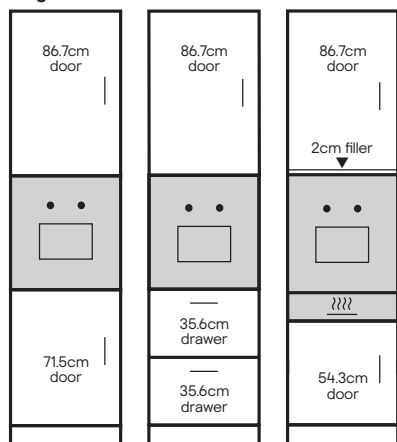

L-shaped corner
93 x 93cm corner base
30cm door x 2#
Corner post 5.9 x 5.9cm

Blind corner - 80cm
80cm base cabinet
Corner post 5.9 x 5.9cm
Door size:
30cm door x = 13cm
40cm door x = 23cm
45cm door x = 28cm
50cm door x = 33cm

Standard 216cm height**

Single ovens

Single and microwave ovens

Tall 234cm height**

Single ovens

Single and microwave ovens

*Larder cabinets shown here are made up of larder shelf packs and end panels. Both components need to be purchased separately. Doors, internal storage, drawers, hinges, handles, accessories and appliances are sold separately.

**Dimensions shown are the cabinet height including legs at 15cm. Legs can be adjusted in height from 12.5cm to 19.5cm to allow for uneven floors.

Appliance key

Compact and single ovens

Single ovens x2

Double ovens