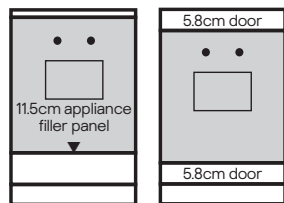

Built-under single oven options

Uses a single oven with full 11.5cm panel underneath that can be used as a drawer.

Alternative oven housing option to accommodate thin worktops and hobs with a larger depth above an oven.