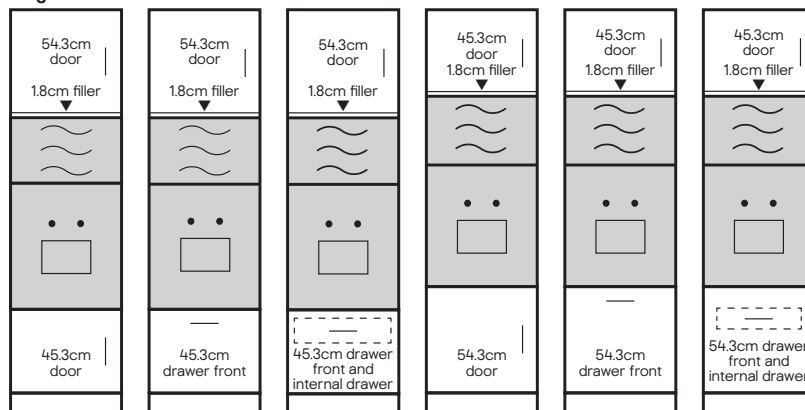

Built-under double ovens

Built-under double oven does not require a cabinet.

Integrated appliances and Belfast sink

An integrated appliance uses a 71.5cm high x 59.7cm wide full height door.

A Belfast sink uses a Belfast sink cabinet and a 45.3cm high x 59.7cm wide door.

Standard 216cm height**

Single ovens

Single and microwave ovens

Tall 234cm height**

Single ovens

Single and microwave ovens

*Larder cabinets shown here are made up of larder shelf packs and end panels. Both components need to be purchased separately. Doors, internal storage, drawers, hinges, handles, accessories and appliances are sold separately.