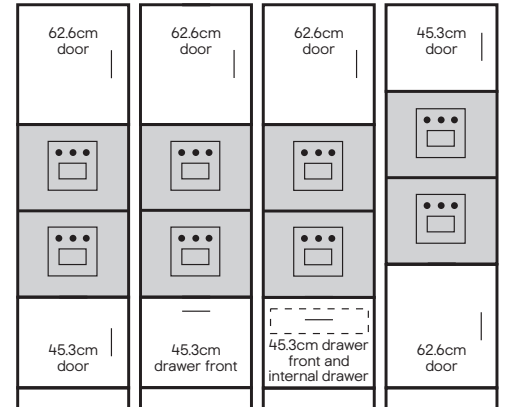

Compact ovens and appliances