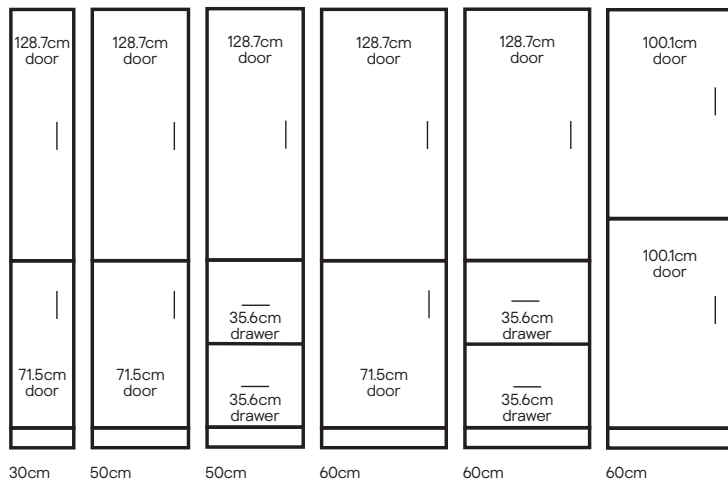

#These cabinets require wide angle hinges to allow full opening.

Dimensions shown are the cabinet height including legs at 15cm. Legs can be adjusted in height from 12.5cm to 19.5cm to allow for uneven floors. Prices for shelf pack includes the top, shelves and base with feet.

You can create larder cabinets in two heights and three widths. Combine them with internal drawers to create storage towers.

Larder cabinets				Larder shelf packs and end panels			
Description	Size (cm)			Colour	EAN		
30cm larder cabinet Standard height	W30 x H216 x D57cm	3663602320906	€140	White – end panels [†]	3663602637882	€85	
				White – shelf pack	3663602637844*	€55	
30cm larder cabinet Tall height	W30 x H234 x D57cm	3663602320913	€146	White – end panels [†]	3663602637905*	€92	
				White – shelf pack	3663602637844	€55	
50cm larder cabinet Standard height	W50 x H216 x D57cm	3663602320920	€145	White – end panels [†]	3663602637882*	€85	
				White – shelf pack	3663602637851*	€60	
50cm larder cabinet Tall height	W50 x H234 x D57cm	3663602320937	€152	White – end panels [†]	3663602637905	€92	
				White – shelf pack	3663602637851	€60	
60cm larder cabinet Standard height	W60 x H216 x D57cm	3663602320944	€149	White – end panels [†]	3663602637882	€85	
				White – shelf pack	3663602637868	€64	
60cm larder cabinet Tall height	W60 x H234 x D57cm	3663602320951	€156	White – end panels [†]	3663602637905	€92	
				White – shelf pack	3663602637868	€64	

Shelf packs - what's included

For standard and tall larder cabinets
Four adjustable shelves and one fixed shelf. Available in 30, 50 and 60cm widths.

For standard and tall appliance housing
One oven shelf, one fixed shelf and two adjustable shelves. Available in 60cm width only.

Standard 216cm height**

Larder cabinet options

Storage towers

Tall 234cm height**

Larder cabinet options

Storage towers

To create these configurations you will need to purchase your chosen components separately. Line drawings are for illustration purposes only.