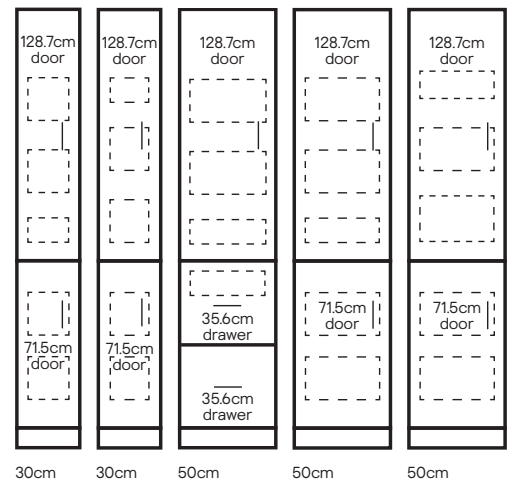

You can create larder cabinets in two heights and three widths. Combine them with internal drawers to create storage towers.

Larder cabinets				Larder shelf packs and end panels			
Description	Size (cm)			Colour	EAN		
30cm larder cabinet Standard height	W30 x H216 x D57cm	3663602320906	€140	White – end panels [†]	3663602637882	€85	
				White – shelf pack	3663602637844*	€55	
30cm larder cabinet Tall height	W30 x H234 x D57cm	3663602320913	€146	White – end panels [†]	3663602637905*	€92	
				White – shelf pack	3663602637844	€55	
50cm larder cabinet Standard height	W50 x H216 x D57cm	3663602320920	€145	White – end panels [†]	3663602637882*	€85	
				White – shelf pack	3663602637851*	€60	
50cm larder cabinet Tall height	W50 x H234 x D57cm	3663602320937	€152	White – end panels [†]	3663602637905	€92	
				White – shelf pack	3663602637851	€60	
60cm larder cabinet Standard height	W60 x H216 x D57cm	3663602320944	€149	White – end panels [†]	3663602637882	€85	
				White – shelf pack	3663602637868	€64	
60cm larder cabinet Tall height	W60 x H234 x D57cm	3663602320951	€156	White – end panels [†]	3663602637905	€92	
				White – shelf pack	3663602637868	€64	

Shelf packs - what's included

For standard and tall larder cabinets
Four adjustable shelves and one fixed shelf. Available in 30, 50 and 60cm widths.

For standard and tall appliance housing
One oven shelf, one fixed shelf and two adjustable shelves. Available in 60cm width only.

Standard 216cm height**

Larder cabinet options

Storage towers

Tall 234cm height**

Larder cabinet options

Storage towers

To create these configurations you will need to purchase your chosen components separately. Line drawings are for illustration purposes only.