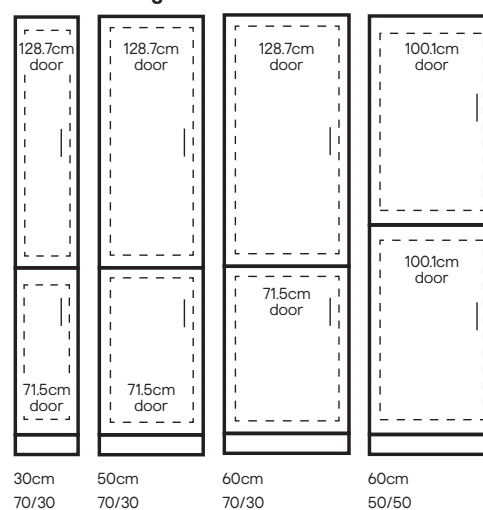

Pull-out storage