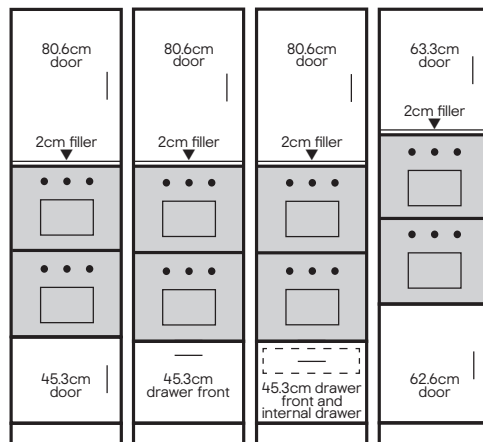

Compact and single ovens

Single ovens x2

Double ovens