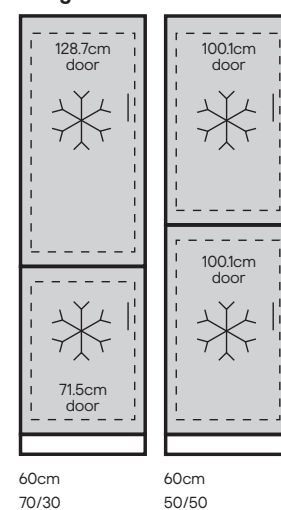

Fridge freezer