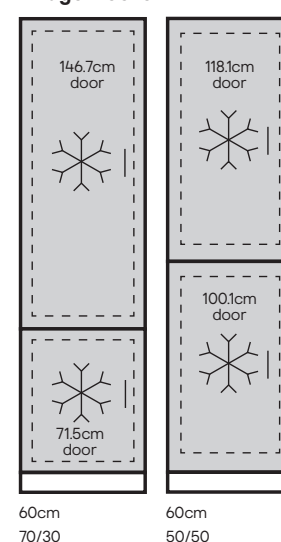

L-shaped corner
93 x 93cm corner base
30cm door x 2#
Corner post 5.9 x 5.9cm

Blind corner - 80cm
80cm base cabinet
Corner post 5.9 x 5.9cm
Door size:
30cm door x = 13cm
40cm door x = 23cm
45cm door x = 28cm
50cm door x = 33cm

Blind corner - 90cm
90cm base cabinet
Corner post 5.9 x 5.9cm
Door size:
40cm door x = 13cm
45cm door x = 18cm
50cm door x = 23cm

Blind corner - 100cm
100cm base cabinet
Corner post 5.9 x 5.9cm
Door size:
40cm door x = 3cm
45cm door x = 8cm
50cm door x = 13cm
60cm door x = 23cm

Pantry cabinets, shelf packs and panels

Description	Size (cm)	Colour	EAN	
50cm dresser cabinet Standard height	W50 x H125 x D32cm	Oak effect	5063022564931	€122
50cm dresser cabinet Tall height	W50 x H143 x D32cm	Oak effect	5063022564917	€251
60cm pantry back panel Standard height	W60 x H216cm	Oak effect	5063022564924	€184
60cm pantry back panel Tall height	W60 x H231cm	Oak effect	5063022564887	€205
60cm pantry shelf pack Standard/tall height	W60cm	Oak effect	5063022564979	€265
60cm pantry internal drawer fronts Set of 3	W56.4 x H71.5cm	Oak effect	5063022564900	€182
	W100cm	Oak effect – shelf pack	5063022564870	€84
100cm pantry Standard height	W100 x H216cm	Oak effect – back panel	5063022564955	€110
	W100cm	Oak effect – shelf pack	5063022564962	€243
100cm pantry Tall height	W100 x H231cm	Oak effect – back panel	5063022564986	€241
	W100cm	Oak effect	5063022568588	€186
100cm pantry internal drawer fronts Set of 3	W96.4 x H71.5cm	Oak effect	5063022564863	€235
End panel Standard height, pack of 2	W57 x H216cm	Oak effect	5063022564894	€160
End panel Tall height	W57 x H231cm	Oak effect	5063022564948	€279

Fridge freezer

The storage in the 30cm units pulls out as the door opens, whereas the 60cm units have hinged cabinet doors so the storage doesn't automatically pull out.

*Home delivery only.

Selected products are available for home delivery. Restrictions apply. Delivery charges may apply. For full details please see [diy.ie/customer-support/delivery](#)