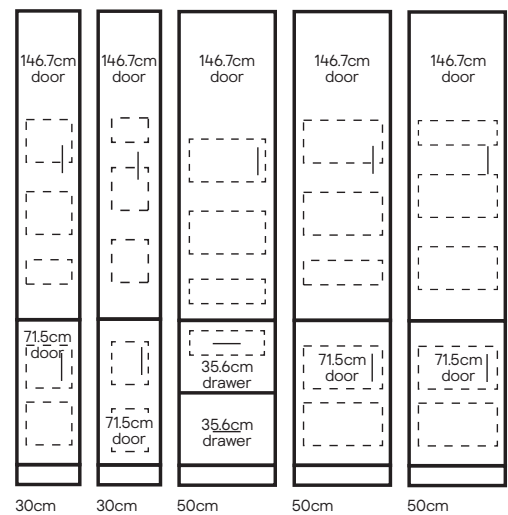

Shelf packs - what's included

For standard and tall larder cabinets
Four adjustable shelves and one fixed shelf. Available in 30, 50 and 60cm widths.

For standard and tall appliance housing
One oven shelf, one fixed shelf and two adjustable shelves. Available in 60cm width only.

Standard 216cm height**

Larder cabinet options

Storage towers

Tall 234cm height**

Larder cabinet options

Storage towers

To create these configurations you will need to purchase your chosen components separately. Line drawings are for illustration purposes only.

[†]Two end panels and one splashback included.
Caraway larder cabinets shown here are made up of larder shelf packs and end panels. Both components need to be purchased separately. Doors, internal storage, drawers, hinges, handles, accessories and appliances are also available separately.
**Dimensions shown are the cabinet height including legs at 15cm. Legs can be adjusted in height from 12.5cm to 19.5cm to allow for uneven floors.