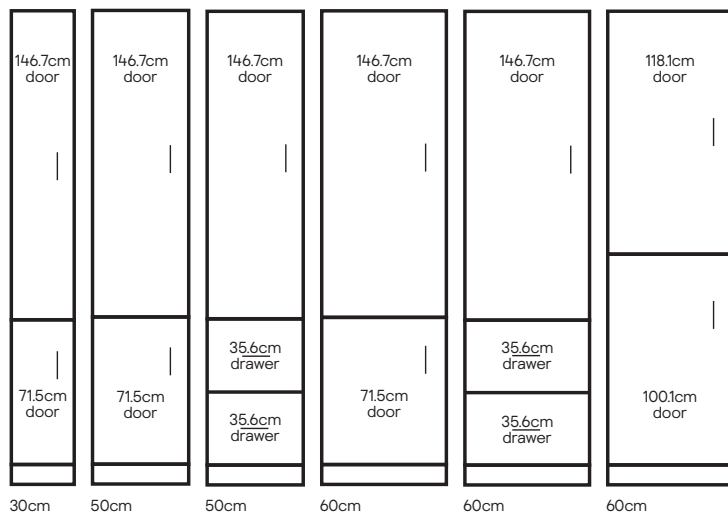

Shelf packs - what's included

For standard and tall larder cabinets
Four adjustable shelves and one fixed shelf. Available in 30, 50 and 60cm widths.

For standard and tall appliance housing
One oven shelf, one fixed shelf and two adjustable shelves. Available in 60cm width only.

Standard 216cm height**

Larder cabinet options

Storage towers

Tall 234cm height**

Larder cabinet options

Storage towers

To create these configurations you will need to purchase your chosen components separately. Line drawings are for illustration purposes only.

[†]Two end panels and one splashback included.
Caraway larder cabinets shown here are made up of larder shelf packs and end panels. Both components need to be purchased separately. Doors, internal storage, drawers, hinges, handles, accessories and appliances are also available separately.
**Dimensions shown are the cabinet height including legs at 15cm. Legs can be adjusted in height from 12.5cm to 19.5cm to allow for uneven floors.