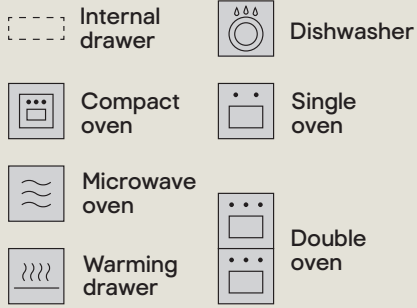

Appliance key