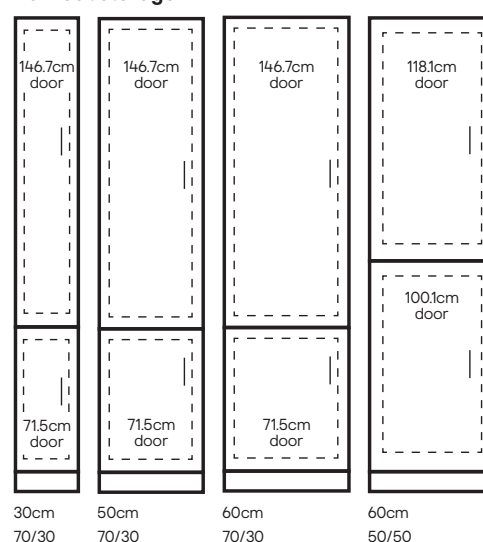

Pantry cabinets, shelf packs and panels

Description	Size (cm)	Colour	EAN	
50cm dresser cabinet Standard height	W50 x H125 x D32cm	Oak effect	5063022564931	€122
50cm dresser cabinet Tall height	W50 x H143 x D32cm	Oak effect	5063022564917	€251
60cm pantry back panel Standard height	W60 x H216cm	Oak effect	5063022564924	€184
60cm pantry back panel Tall height	W60 x H231cm	Oak effect	5063022564887	€205
60cm pantry shelf pack Standard/tall height	W60cm	Oak effect	5063022564979	€265
60cm pantry internal drawer fronts Set of 3	W56.4 x H71.5cm	Oak effect	5063022564900	€182
	W100cm	Oak effect – shelf pack	5063022564870	€84
100cm pantry Standard height	W100 x H216cm	Oak effect – back panel	5063022564955	€110
	W100cm	Oak effect – shelf pack	5063022564962	€243
100cm pantry Tall height	W100 x H231cm	Oak effect – back panel	5063022564986	€241
	W100cm	Oak effect	5063022568588	€186
100cm pantry internal drawer fronts Set of 3	W96.4 x H71.5cm	Oak effect	5063022564863	€235
End panel Standard height, pack of 2	W57 x H216cm	Oak effect	5063022564894	€160
End panel Tall height	W57 x H231cm	Oak effect	5063022564948	€279

Fridge freezer

The storage in the 30cm units pulls out as the door opens, whereas the 60cm units have hinged cabinet doors so the storage doesn't automatically pull out.

*Home delivery only.

Selected products are available for home delivery. Restrictions apply. Delivery charges may apply. For full details please see [diy.ie/customer-support/delivery](#)