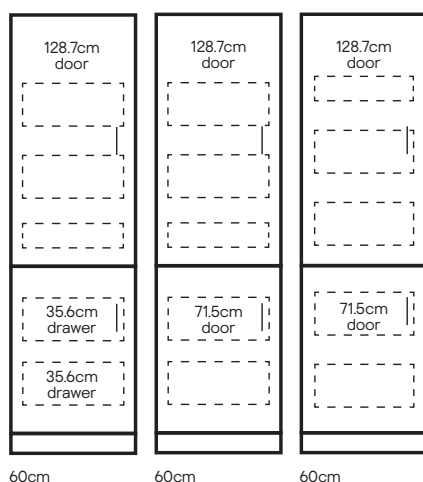

Pantry cabinets, shelf packs and panels

Description	Size (cm)	Colour	EAN	
50cm dresser cabinet Standard height	W50 x H125 x D32cm	Oak effect	5063022564931	€122
50cm dresser cabinet Tall height	W50 x H143 x D32cm	Oak effect	5063022564917	€251
60cm pantry back panel Standard height	W60 x H216cm	Oak effect	5063022564924	€184
60cm pantry back panel Tall height	W60 x H231cm	Oak effect	5063022564887	€205
60cm pantry shelf pack Standard/tall height	W60cm	Oak effect	5063022564979	€265
60cm pantry internal drawer fronts Set of 3	W56.4 x H71.5cm	Oak effect	5063022564900	€182
	W100cm	Oak effect – shelf pack	5063022564870	€84
100cm pantry Standard height	W100 x H216cm	Oak effect – back panel	5063022564955	€110
	W100cm	Oak effect – shelf pack	5063022564962	€243
100cm pantry Tall height	W100 x H231cm	Oak effect – back panel	5063022564986	€241
	W100cm	Oak effect	5063022568588	€186
100cm pantry internal drawer fronts Set of 3	W96.4 x H71.5cm	Oak effect	5063022564863	€235
End panel Standard height, pack of 2	W57 x H216cm	Oak effect	5063022564894	€160
End panel Tall height	W57 x H231cm	Oak effect	5063022564948	€279

Appliance key

Fridge freezer

Standard internal drawer

Deep internal drawer

Appliances and internal drawers available separately.