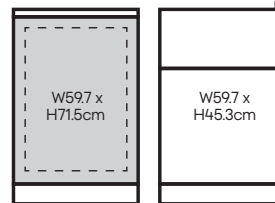

Integrated appliances and Belfast sink

An integrated appliance uses a 71.5cm high x 59.7cm wide full height door.

A Belfast sink uses a Belfast sink cabinet and a 45.3cm high x 59.7cm wide door.