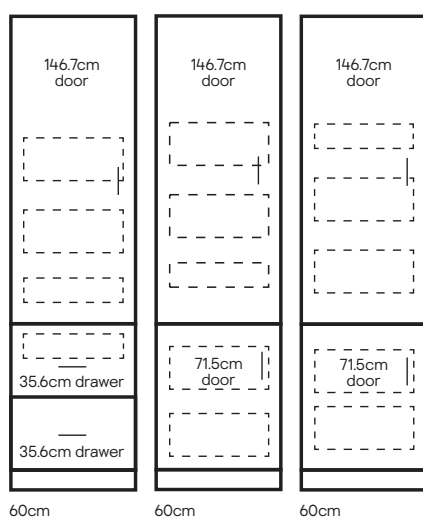

Fridge freezer