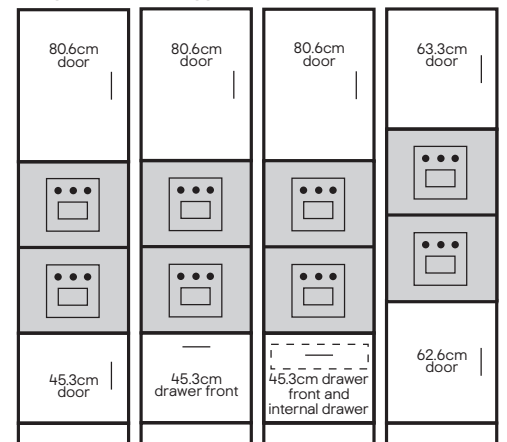

Compact ovens and appliances

To create these configurations you will need to purchase your chosen components separately. Line drawings are for illustration purposes only.

Filler panel sizes shown in diagrams are given as a guide and may need adjusting based on the size of your appliances.