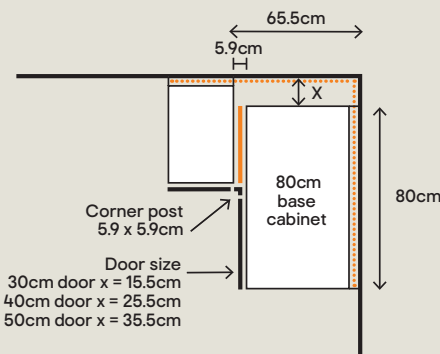

L-shaped corner

Blind corner – 80cm

Blind corner – 100cm

*These cabinets require wide angle hinges to allow full opening.

— Blanking panel Batten

Caraway Innovo base cabinets

These stylish cabinets pair perfectly with dedicated rails and come in a wide range of widths, which are compatible with standard, deep and internal drawers. Two corner options are available (blind or L-shaped). **Home delivery only.**