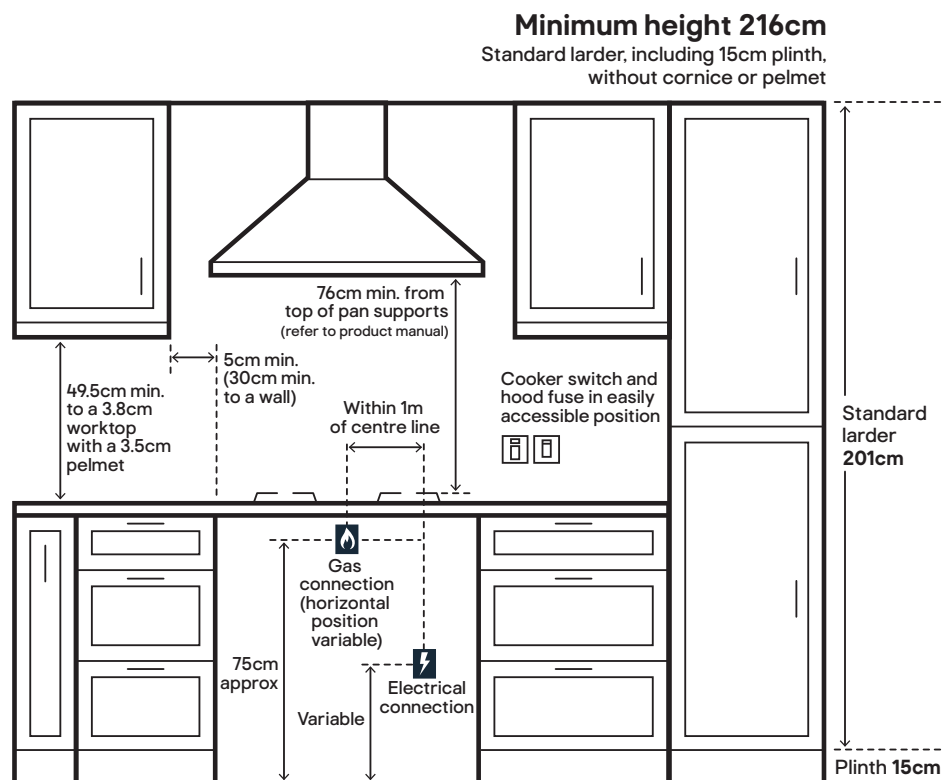

*Price shown includes a 0.05c contribution towards recycling costs. Selected products are available for home delivery. Restrictions apply. Delivery charges may apply. For full details please see diyie/customer-support/delivery