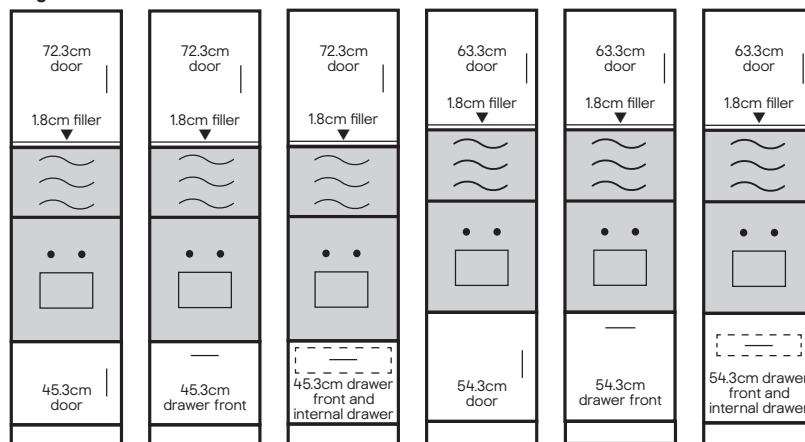

Built-under double ovens

Built-under double oven does not require a cabinet.

Integrated appliances and Belfast sink

An integrated appliance uses a 71.5cm high x 59.7cm wide full height door.

A Belfast sink uses a Belfast sink cabinet and a 45.3cm high x 59.7cm wide door.

Standard 216cm height**

Single ovens

Single and microwave ovens

Tall 234cm height**

Single ovens

Single and microwave ovens

*Larder cabinets shown here are made up of larder shelf packs and end panels. Both components need to be purchased separately. Doors, internal storage, drawers, hinges, handles, accessories and appliances are sold separately.

**Dimensions shown are the cabinet height including legs at 15cm. Legs can be adjusted in height from 12.5cm to 19.5cm to allow for uneven floors.

Appliance key

Compact and single ovens

Single ovens x2

Double ovens