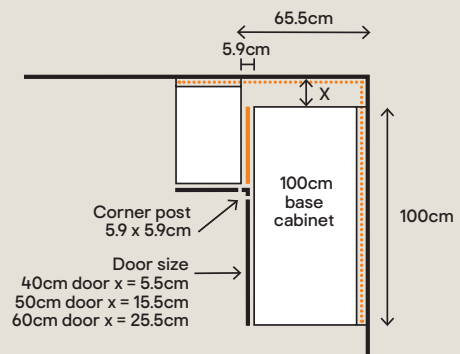

L-shaped corner

Blind corner – 80cm

Blind corner – 100cm

*These cabinets require wide angle hinges to allow full opening.

— Blanking panel Batten

Caraway Innovo base cabinets

These stylish cabinets pair perfectly with dedicated rails and come in a wide range of widths, which are compatible with standard, deep and internal drawers. Two corner options are available (blind or L-shaped). **Home delivery only.**