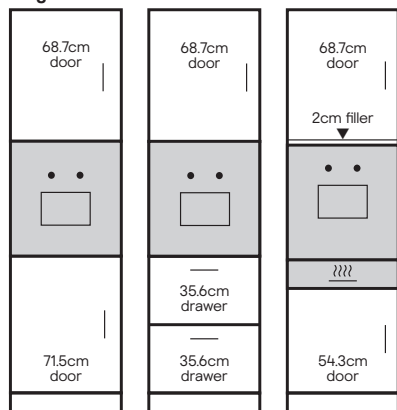

Built-under double ovens

Built-under double oven does not require a cabinet.

Integrated appliances and Belfast sink

An integrated appliance uses a 71.5cm high x 59.7cm wide full height door.

A Belfast sink uses a Belfast sink cabinet and a 45.3cm high x 59.7cm wide door.

Standard 216cm height**

Single ovens

Single and microwave ovens

Tall 234cm height**

Single ovens

Single and microwave ovens

*Larder cabinets shown here are made up of larder shelf packs and end panels. Both components need to be purchased separately. Doors, internal storage, drawers, hinges, handles, accessories and appliances are sold separately.