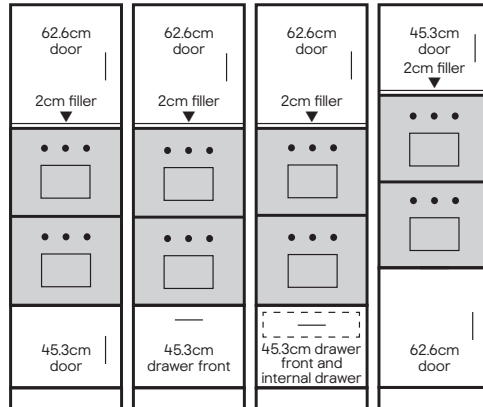

Standard 216cm height**

Single ovens

Single and microwave ovens

Tall 234cm height**

Single ovens

Single and microwave ovens

*Larder cabinets shown here are made up of larder shelf packs and end panels. Both components need to be purchased separately. Doors, internal storage, drawers, hinges, handles, accessories and appliances are sold separately.

**Dimensions shown are the cabinet height including legs at 15cm. Legs can be adjusted in height from 12.5cm to 19.5cm to allow for uneven floors.

Appliance key

Compact and single ovens

Single ovens x2

Double ovens