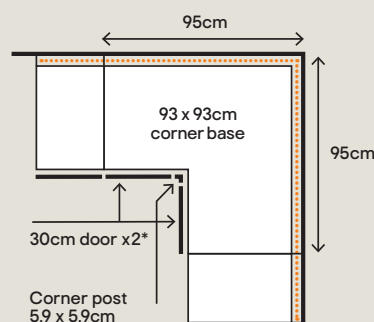

End caps and oven housing fillers

Description	Quantity	Stainless steel effect	Matt black	Copper effect	Brushed brass effect
Internal worktop rail end cap	Pair (l + r)	5059340243290 €11	5059340243429 €11	5059340243559 €11	5059340705668 €11
Internal drawer rail end cap	Pair (l + r)	5059340243313 €9	5059340243443 €9	5059340243573 €9	5059340705484 €9
Vertical rail end cap	Pair	5059340243368 €11	5059340243498 €11	5059340243627 €11	5059340705446 €11
60cm oven housing filler For built-in ovens in tall housings	Pair	5059340243375 €47	5059340243504 €47	5059340243634 €47	5059340705491 €47

Accessories

Description	Quantity	Stainless steel effect
Rail-to-cabinet fixing bracket	Pair	5059340243221 €3
L-shape rail-to-cabinet fixing bracket	Pair	5059340243245 €3
Straight rail connector	Single	5059340243252 €7
Floating clad-on rail-to-cabinet fixing bracket	Pair	5059340262345 €8
Clad-on and tall rail-to-cabinet fixing bracket	4	5059340243238 €53
Worktop riser When wall cabinet used as a base	Pair	5059340330143 €13
Batten for base cabinet W240 x H2.5 x D4cm	Single	5059340400204 €20

Caraway Innovo corner units explained

Blind corner base cabinets are adjustable, allowing you to use different sized doors to offset your corner, helping with any obstructions during the planning process.

L-shaped corner