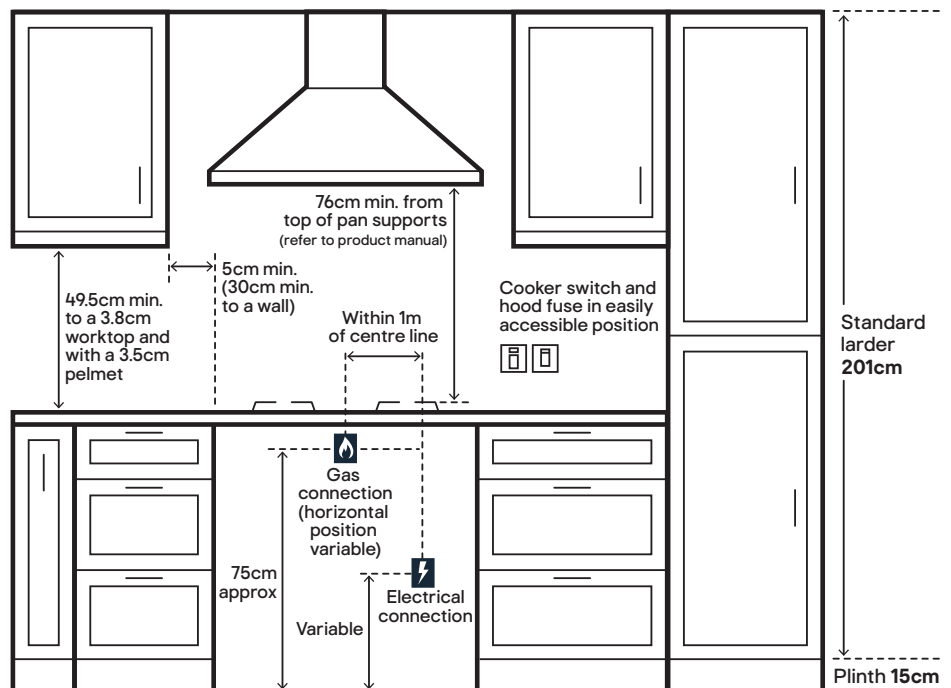

## Remember

- Hobs should have a minimum of 30cm work surface either side (ideally 40cm either side of an electric hob and 50cm either side of a gas hob)
- Ovens shouldn't be located near entrances or where there is through traffic
- Electrical sockets can't be fitted within 30cm of a sink
- Ovens should be separated from adjacent walls or end panels by at least 30cm
- Gas hobs can't be fitted within 30cm of any window and electric hobs within 5cm.