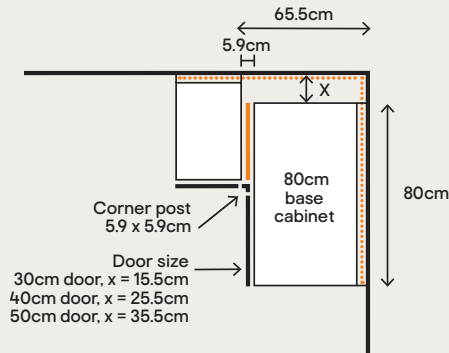

Blind corner – 80cm