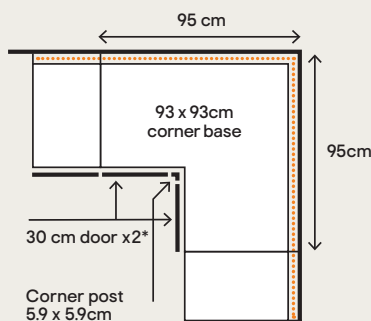

Oven heat deflector kits

Heat deflecting strips protect adjacent doors from radiated heat from cooking appliances.

Description	Colour	EAN	£
Cicely built-under to fit oven housing and single oven with 60cm aperture	Silver	3663602643548	£13
Cicely double oven to fit tall housing with 90cm aperture	Silver	3663602643555	£14

Drawer base cabinets

Can also be used as

Description	Dimensions	Colour	EAN	£	Sink cabinet	Corner cabinet
30cm Base cabinet	W30 x D57 x H90.4cm	White	5059340241883	£57	-	-
40cm Base cabinet	W40 x D57 x H90.4cm	White	5059340241890	£63	-	-
50cm Base cabinet	W50 x D57 x H90.4cm	White	5059340241906	£67	Yes	-
60cm Base cabinet	W60 x D57 x H90.4cm	White	5059340241913	£72	Yes	-
80cm Base cabinet	W80 x D57 x H90.4cm	White	5059340241920	£87	Yes	Yes
100cm Base cabinet	W100 x D57 x H90.4cm	White	5059340241937	£100	Yes	Yes

Corner base cabinets

Description	Dimensions	Colour	EAN	£
93cm Corner cabinet	W93 x D93 x H90.4cm	White	5059340241876	£160
Blanking panel for 100cm, 80cm base and 60cm wall cabinet when used in a blind corner	W25 x D57 x H90.4cm	White	3663602637561	£18

Batten

Description	Dimensions	EAN	£
Batten for base cabinets	W240 X D2.5 X H4cm	5059340400204	£15

Caraway Innovo corner cabinets explained

Blind corner base cabinets are adjustable, allowing you to use different sized doors to offset your corner, helping with any obstructions during the planning process.

L-shaped corner