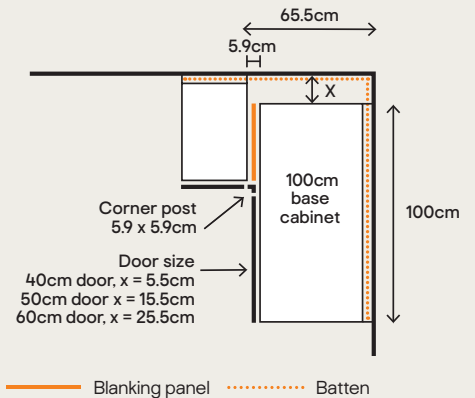

Blind corner – 100cm

Blanking panel (solid orange line) Batten (dotted orange line)

*These cabinets require wide angle hinges to allow full opening.