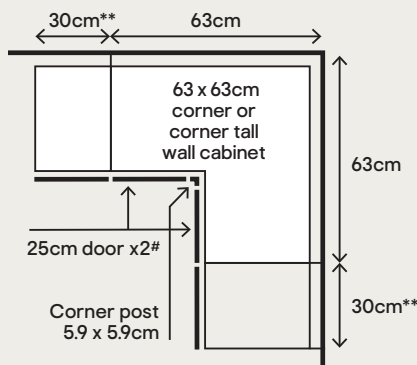

Standard & tall appliance housing

Description	Size (cm)	Colour	EAN	£
60cm appliance housing standard height (60cm apt)	W60 x D57 x H216cm	White – end panels**	3663602637882	£64
		White – shelf pack	3663602637875	£51
60cm tall appliance housing (100cm apt)	W60 x D57 x H234cm	White – end panels**	3663602637905	£69
		White – shelf pack	3663602637875	£51

End panels and shelf packs

Shelf packs – what's included

For standard and tall larder cabinets

Four adjustable shelves and one fixed shelf included. Available in 30, 50 and 60cm widths.

For standard and tall appliance housings

One oven shelf, one fixed shelf and two adjustable shelves included. Available in 60cm width only.

Caraway wall cabinet lights

Replaces the base of Caraway wall cabinets. Install during construction of cabinet.

30cm	5059340480411	£38
40cm	5059340480428	£42
50cm	5059340480435	£46
60cm	5059340480442	£50
80cm	5059340090818	£58
100cm	5059340090825	£68
Light driver for up to 5 shelves	5059340480473	£24

Cicely glass shelves

Clear glass cabinet shelves with retaining shelf supports – twin pack.

Description/size	EAN	£
30cm cabinet shelf	3663602643432	£10
40cm cabinet shelf	3663602643449*	£12
50cm cabinet shelf	3663602643456	£12
60cm cabinet shelf	3663602643463*	£14
80cm cabinet shelf	3663602643470*	£16
100cm cabinet shelf	3663602643487*	£18

Corner cabinets explained

L-shaped corner wall