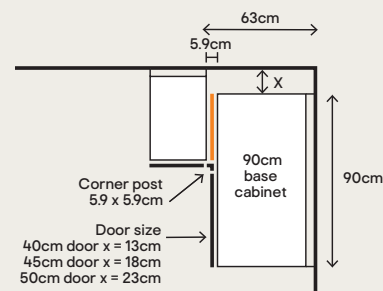

### Blind corner - 100cm

\*\*Two end panels and one back panel included.

Dimensions shown are the cabinet height including legs at 15cm. Legs can be adjusted in height from 12.5cm to 19.5cm to allow for uneven floors. Prices for shelf pack includes the top, shelves and base with feet. Selected products are available for home delivery to selected locations. Restrictions apply. Delivery charges may apply. For full details please see [diy.com/customer-support/delivery](http://diy.com/customer-support/delivery)