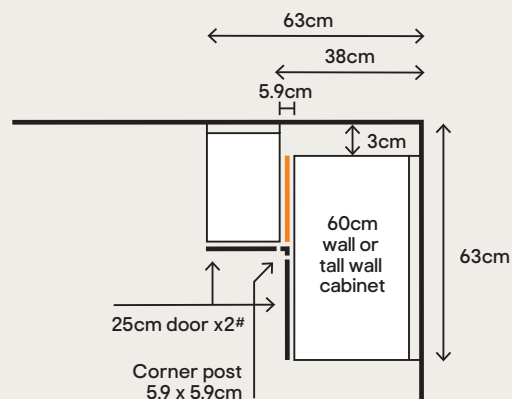

Blind corner wall – 60cm

**Use a 30cm wall cabinet to align with base cabinet at 93cm.
#These cabinets require wide angle hinges to allow full opening.

Optional blind corner blanking panel blocks the cabinet and stops things falling out.

Blanking panel