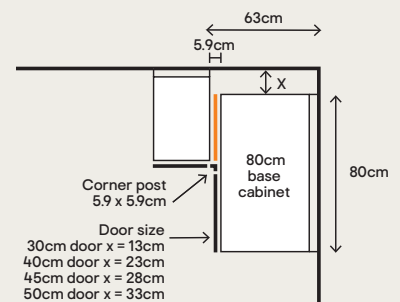

Blind corner - 80cm