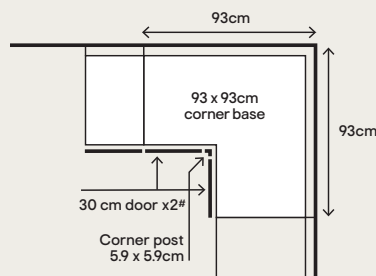

Built-under oven housing

Description	Dimensions	Colour	EAN	£	Can also be used as sink cabinet
60cm Oven housing cabinet	W60 x D57 x H87cm	White	3663602637554	£48	-

Half height drawer base cabinets

Description	Dimensions	Colour	EAN	£
40cm Drawer base cabinet half height	W40 x D57 x H51cm	White	3663602638001*	£32
50cm Drawer base cabinet half height	W50 x D57 x H51cm	White	3663602638018*	£35
60cm Drawer base cabinet half height	W60 x D57 x H51cm	White	3663602638025*	£37

Cicely oven heat deflector kits

Heat deflecting strips protect adjacent doors from radiated heat from cooking appliances.

Description	Dimensions	Colour	EAN	£
Built-under to fit oven housing and single oven with 60cm aperture	W40 x D57 x H51cm	Silver	3663602643548	£13
Double oven to fit tall housing with 90cm aperture	W50 x D57 x H51cm	Silver	3663602643555*	£14

Belfast sink cabinet

Description	Dimensions	Colour	EAN	£	Can also be used as sink drawer
60cm Belfast sink cabinet	W60 x D57 x H63.5cm	White	3663602637547*	£53	Yes

Corner cabinets explained

Our blind corner base cabinets are adjustable, allowing you to use different sized doors to offset your corner. This also helps with any obstructions during the planning process.

L-shaped corner

These cabinets require wide angle hinges to allow full opening.