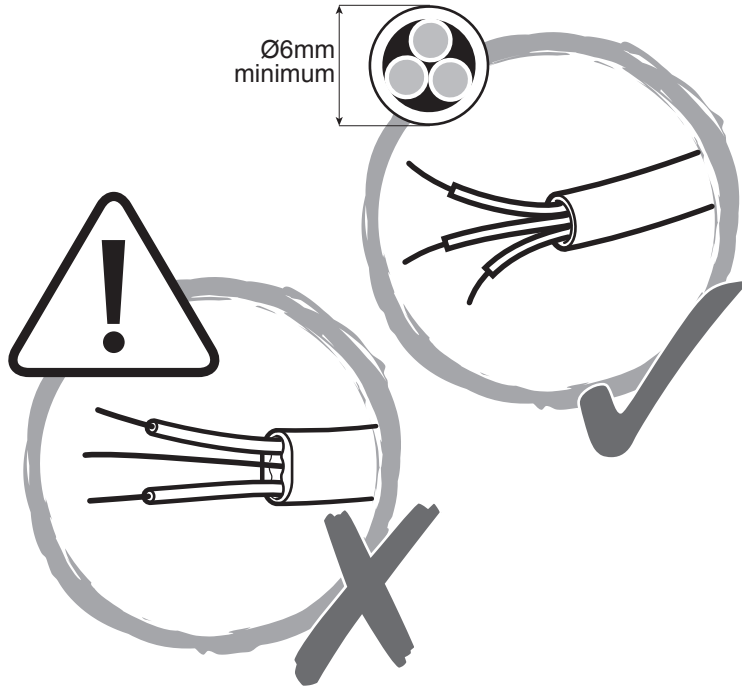

Use round cable don't use flat cable

- The round mains cable should be at least 6mm in diameter.
- Ensure the connection is tightened, to create a good water seal.
- Read in combination with the manual.
- Keep for future reference.